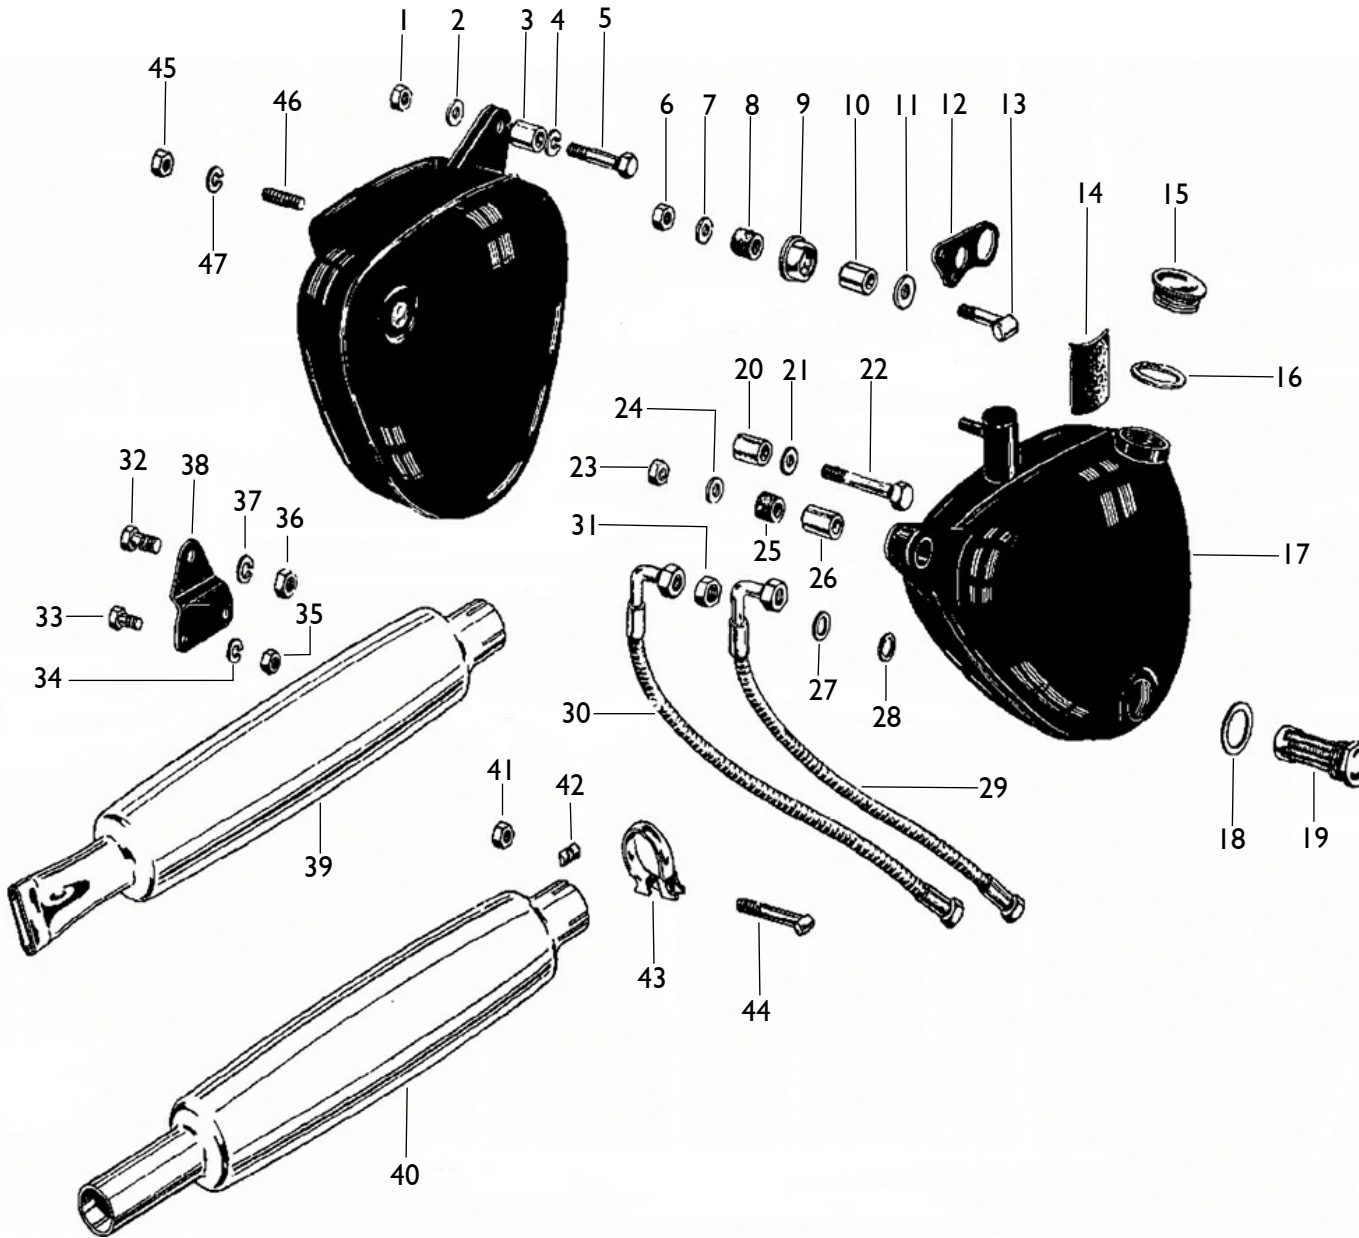

OIL TANK, TOOLBOX & SILENCERS

1	Nut (A Group).....	02-0049
2	Washer (A Group).....	27-5676
3	Distance piece (A Group).....	42-8339
4	Lockwasher (A Group).....	24-8784
5	Bolt (A Group).....	42-9256
6	Nut (A Group).....	02-0049
7	Washer (A Group).....	02-0537
8	Rubber buffer - 2 off (A Group).....	42-8341
9	Cup (A Group).....	42-8330
10	Distance piece (A Group).....	42-8331
11	Saddle washer (A Group).....	42-8329
12	Bracket (A Group).....	42-8351
13	Bolt (A Group).....	42-8385
14	Rubber pad (A Group).....	42-8342
15	Filler cap (A Group).....	65-8500
16	Sealing washer (A Group).....	67-0042
17	Oil tank (A Group).....	42-8367
18	Sealing washer (A Group).....	42-8343
19	Oil tank filter (A Group).....	42-8426
20	Distance piece (A Group).....	42-8339
21	Washer (A Group).....	02-0537
22	Bolt (A Group).....	42-8445
23	Nut (A Group).....	02-0049
24	Washer (A Group).....	02-0923
25	Rubber buffer (A Group).....	42-8341
26	Distance piece (A Group).....	42-8331
27	Washer (A Group).....	15-0203
28	Sealing washer (A Group).....	02-2894
29	Oil feed pipe (A Group).....	42-8346
30	Oil return pipe (A Group).....	42-8347
31	Union nut (A Group).....	42-8340
32	Bolt - 2 off (A Group).....	02-0803
33	Bolt - 4 off (A Group).....	02-0204
34	Lockwasher - 4 off (A Group).....	02-1462
35	Nut - 4 off (A Group).....	02-2395
36	Nut - 2 off (A Group).....	02-0449
37	Lockwasher - 2 off (A Group).....	02-0522
38	Bracket - 2 off (A Group).....	42-2655
39	Silencer complete - 2 off (A Group).....	42-2651
40	Silencer complete- 2 off (A Group).....	42-2652
41	Nut - 2 off (A Group).....	21-5102
42	Saddle washer - 2 off (A Group).....	90-3064
43	Clip - 2 off (A Group).....	42-2860
44	Bolt - 2 off (A Group).....	90-3063
45	Nut - 2 off (A Group).....	02-0049
46	Stud - 2 off (A Group).....	65-5368
47	Lockwasher - 2 off (A Group).....	24-8784

Abbreviations:-
A7SS - A7 Shooting Star
A10SR - A10 Road Rocket