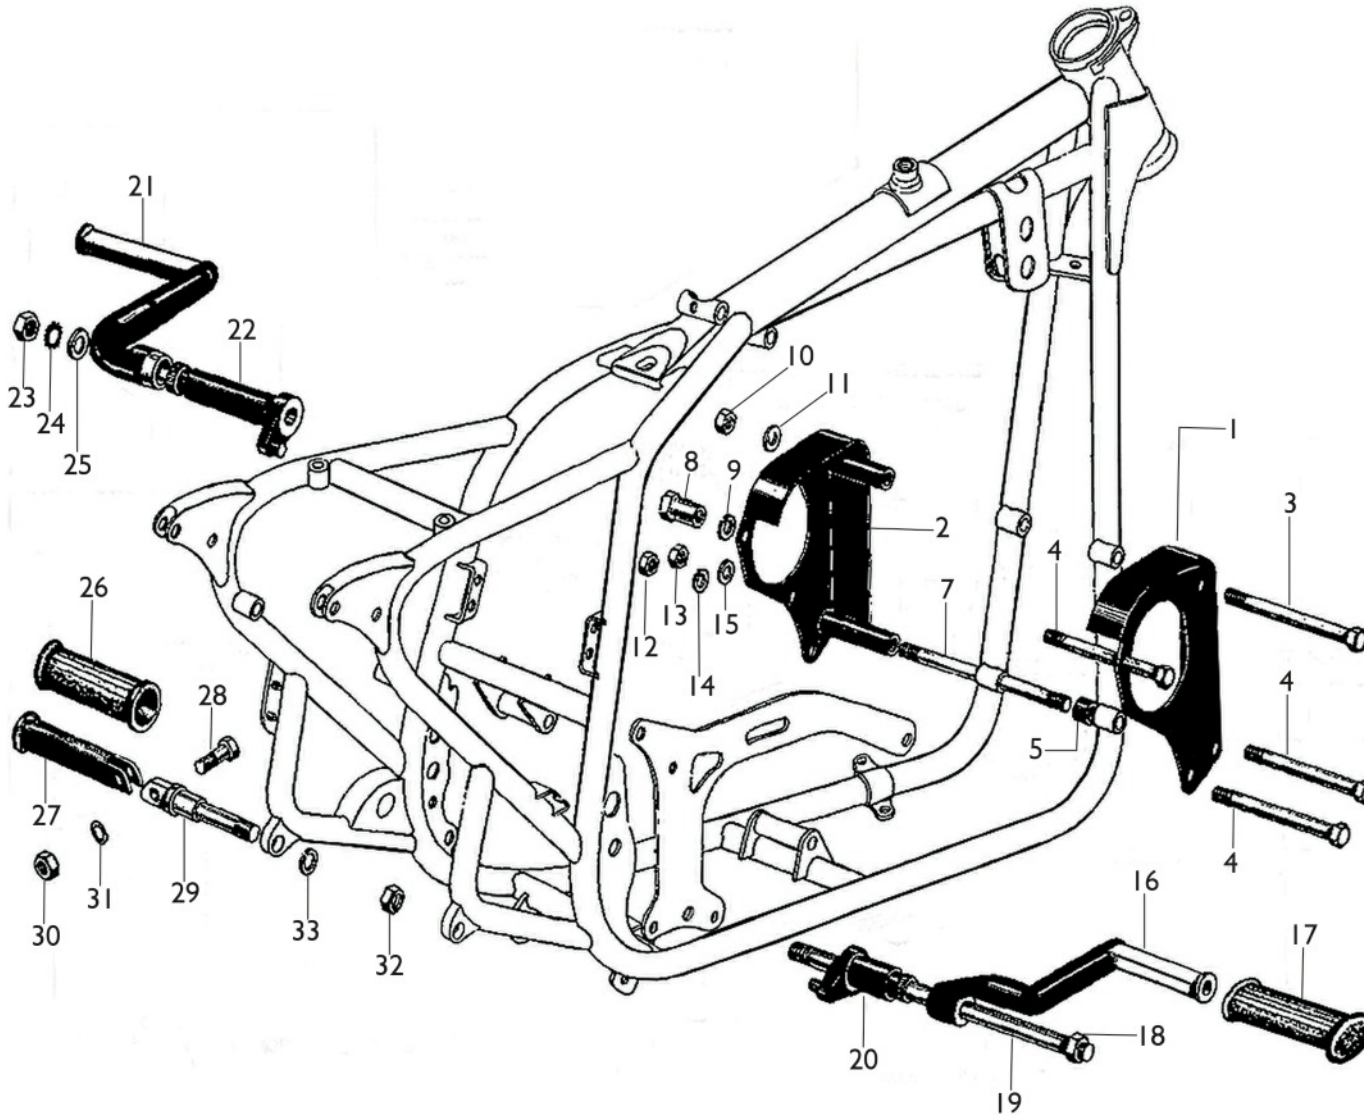

ENGINE PLATES & FOOTREST

1	Engine plate - right side (A Group).....	42-4277
2	Engine plate - left side (A Group).....	42-4283
3	Bolt (A Group).....	42-4469
4	Bolt - 3 off (A Group).....	42-4470
5	Distance piece - 2 off (A Group)	42-4071
7	Stud (A Group)	42-4099
8	Sleeve nut (A Group)	67-1292
9	Lockwasher - 2 off (A Group)	24-8784
10	Nut (A Group)	42-4475
11	Washer - 2 off (A Group).....	02-2138
12	Nut - 2 off (A Group).....	02-0046
13	Nut - 2 off (A Group).....	42-4476
14	Lockwasher - 2 off (A Group).....	02-0522
15	Washer - 4 off (A Group).....	02-0923
16	Footrest bracket - right side (A Group).....	42-4804
17	Rubber pad - 2 off (A Group).....	29-7551
18	Nut (A Group).....	Part of 42-4855
19	Stud (A Group).....	42-4855
20	Distance piece - right side (A Group).....	42-4806
21	Footrest bracket - left side (A Group).....	42-4854
22	Distance piece - left side (A Group).....	42-4857
23	Nut (A Group).....	02-0124
24	Lockwasher (A Group).....	42-4842
25	Washer (A Group).....	24-5914
26	Rubber pad - 2 off (A Group).....	29-7583
27	Footrest - 2 off (A Group).....	29-7581
28	Bolt - 2 off (A Group).....	29-7564
29	Anchor bolt - 2 off (A Group).....	29-7560
30	Nut - 2 off (A Group).....	24-6040
31	Lockwasher - 2 off (A Group).....	36-0382
32	Nut - 2 off (A Group).....	02-0046
33	Lockwasher - 2 off (A Group).....	02-0522

Abbreviations:-
A7SS - A7 Shooting Star
A10SR - A10 Road Rocket