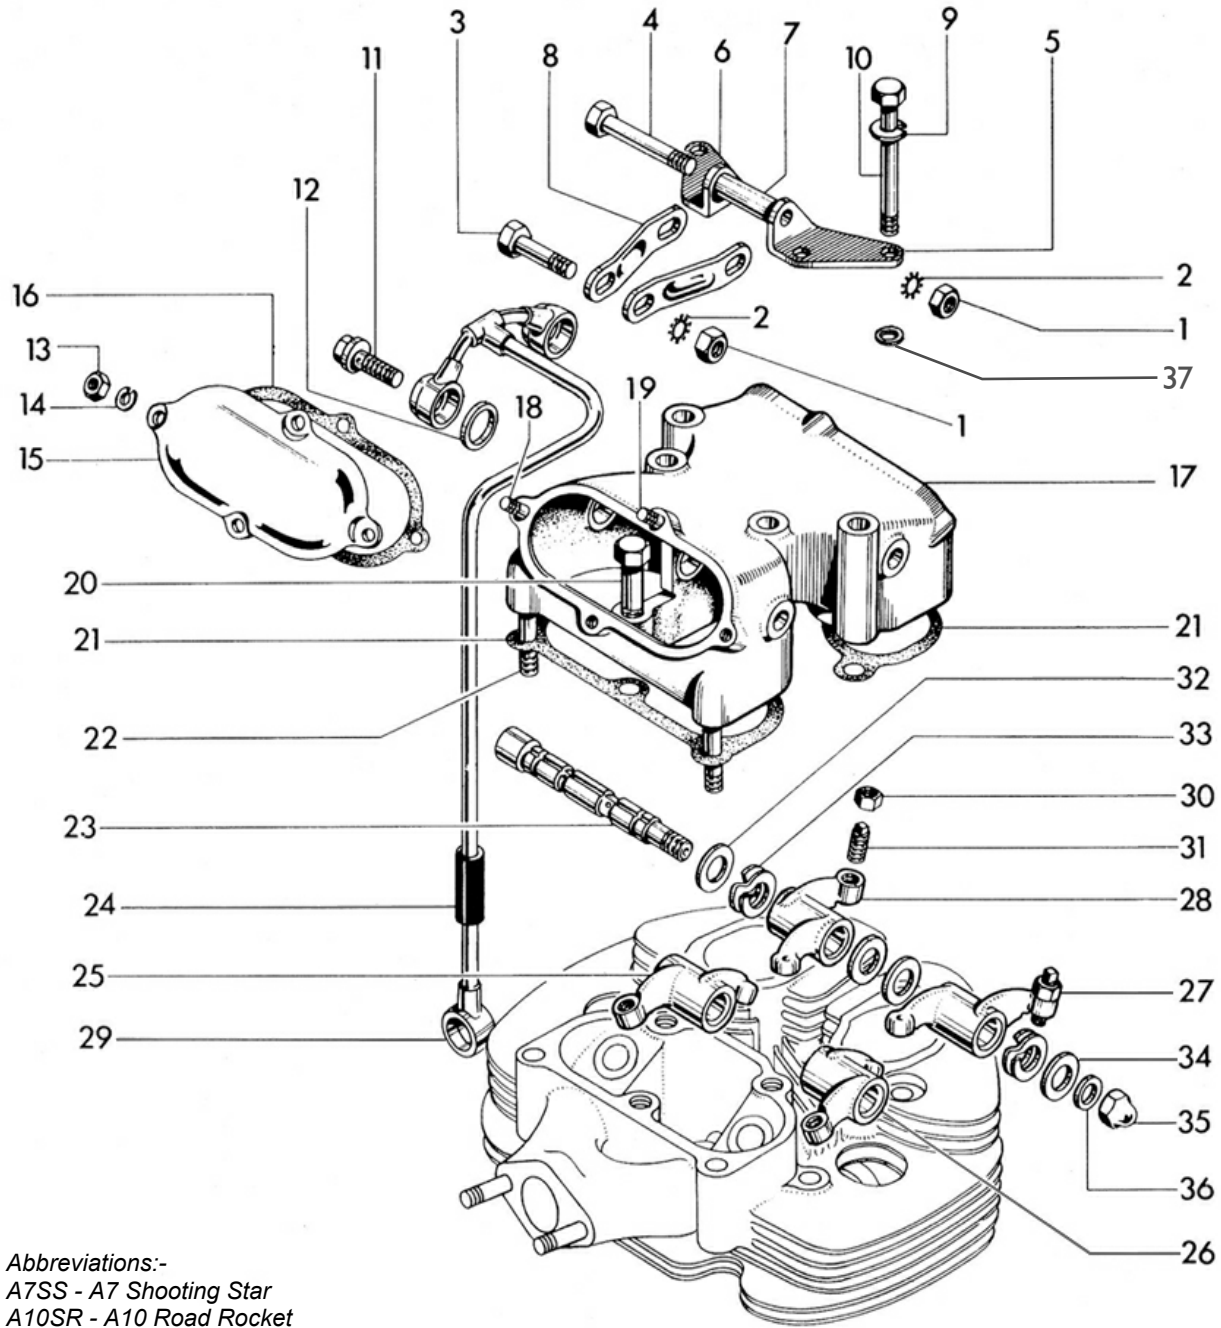

ROCKER BOX & OIL FEED PIPE

Abbreviations:-
A7SS - A7 Shooting Star
A10SR - A10 Road Rocket

1	Nut for head steady bolt - 2 off	24-6040
2	Lock washer - 2 off.....	36-0382
3	Head steady bolt - rear.....	15-2018
4	Head steady bolt - front.....	42-0056
5	Bracket - right side.....	42-0053
6	Bracket - left side.....	42-0052
7	Distance piece.....	42-0051
8	Head steady stays - 2 off.....	42-0055
9	Spring washer - 5 off.....	24-8784
10	Rocker box bolt - 4 off.....	42-0062
11	Oil union bolt - 2 off.....	65-0317
12	Sealing washer 2 off.....	15-0203
13	Inspection cover nut - 8 off.....	01-6032
14	Spring washer - 8 off.....	24-0978
15	Inspection cover - 2 off.....	67-0263
16	Inspection cover gasket - 2 off.....	67-0279
17	Rocker box (A7, A10).....	42-0138
17	Rocker box (A10SR).....	42-0137
17	Rocker box (A7SS).....	42-0136
18	Stud - 7 off.....	31-0222
19	Stud.....	67-0343
20	Bolt.....	15-1355
21	Rocker box gasket - 2 off.....	67-1583
22	Stud - 5 off (A7SS & A10SR).....	67-1117
22	Stud - 5 off (A7 & A10).....	67-1245
23	Rocker spindle - 2 off.....	67-0064
24	Rubber sleeve.....	40-8327
25	Inlet rocker arm - left side.....	67-0264
26	Inlet rocker arm - right side.....	67-0265
27	Exhaust rocker arm - right side.....	67-0267
28	Exhaust rocker arm - left side.....	67-0266
29	Rocker oil feed pipe.....	42-0139
30	Locknut - valve clearance adjuster - 4 off.....	24-0563
31	Valve clearance adjuster screw - 4 off.....	67-0056
32	Thrust washer - 6 off.....	67-0060
33	Spring - 4 off.....	67-0062
34	Thrust washer - 6 off.....	67-0061
35	Domed nut - 2 off.....	65-0311
36	Sealing washer - 2 off.....	36-0481
37	Washer - 4 off.....	02-0537