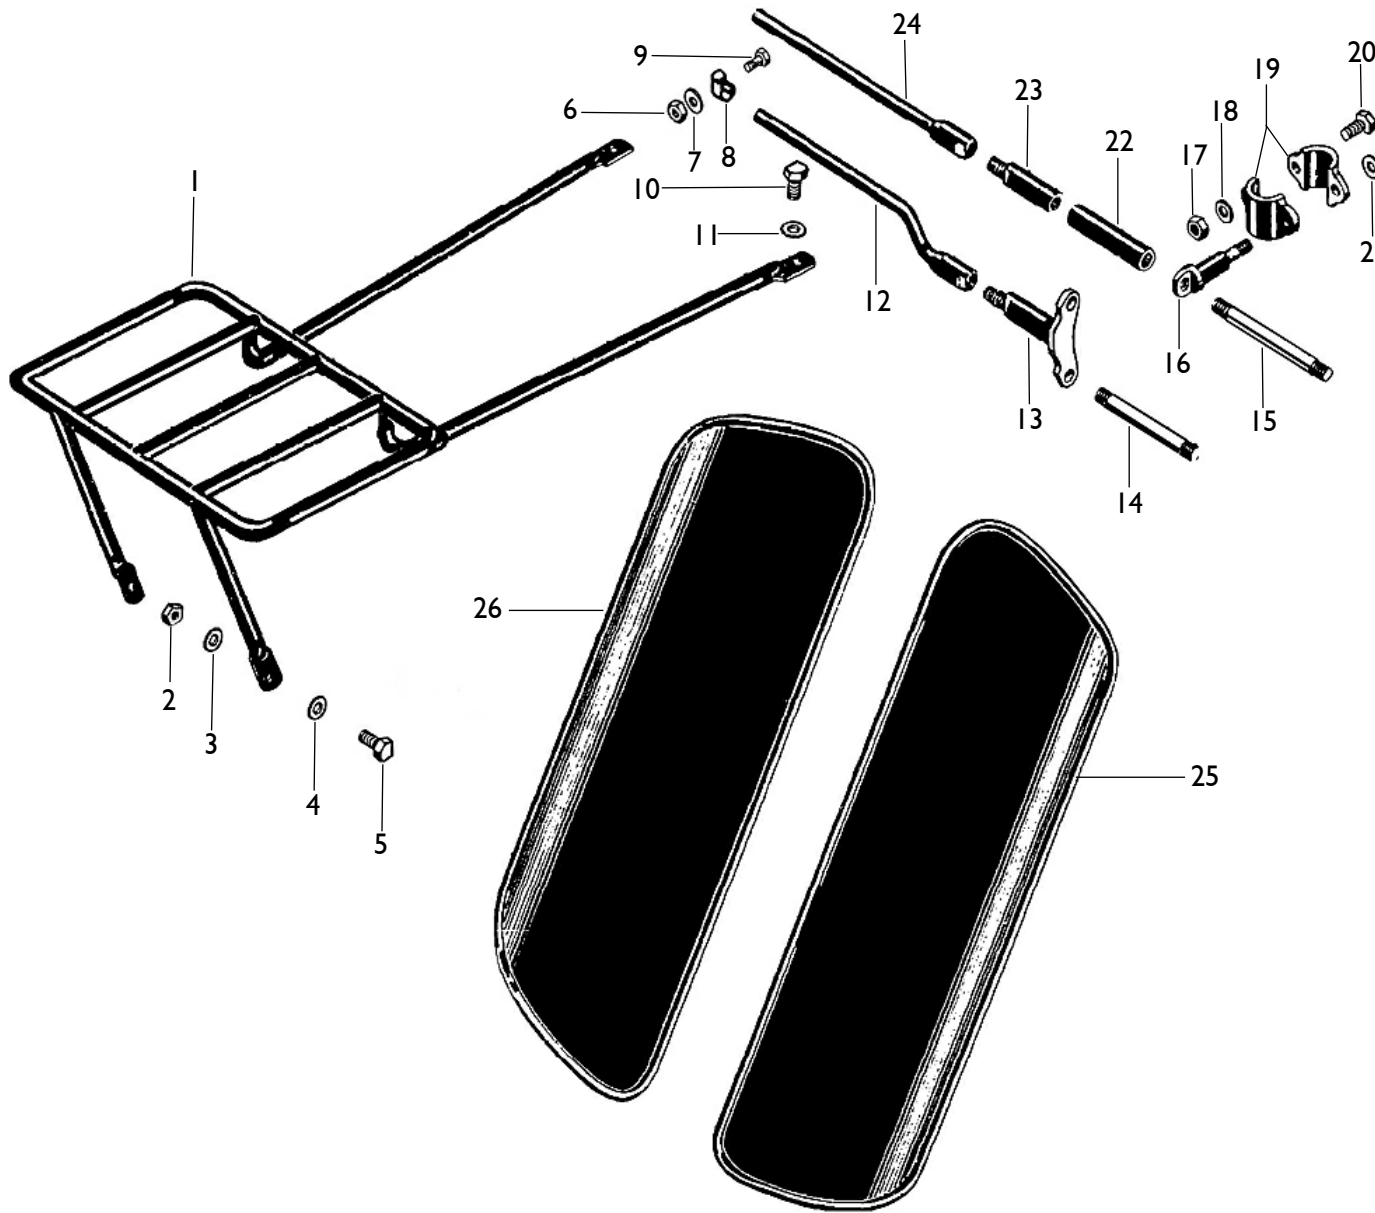

LEG SHIELDS & CARRIER

1	Carrier (A Group).....	42-6958
2	Nut - 2 off (A Group).....	02-0049
3	Lockwasher - 4 off (A Group).....	24-8784
4	Washer - 2 off (A Group).....	02-0923
5	Bolt - 4 off (A Group).....	28-2338
6	Nut - 8 off (A Group).....	02-2395
7	Washer - 8 off (A Group).....	27-8560
8	Clip - 8 off (A Group).....	66-7358
9	Screw - 8 off (A Group).....	15-7161
10	Bolt - 4 off (A Group).....	28-2338
11	Washer - 4 off (A Group).....	24-8784
12	Support (bottom) - 2 off (A Group).....	42-7221
13	Adaptor - 2 off (A Group).....	67-7211
14	Stud (A Group).....	29-7670
15	Stud (A Group).....	42-7211
16	Eye bolt (A Group).....	42-7212
17	Nut - 4 off (A Group).....	02-0046
18	Washer - 4 off (A Group).....	02-2138
19	Clip complete - 2 off (A Group).....	42-4906
20	Bolt - 2 off (A Group).....	02-0803
21	Lockwasher - 4 off (A Group).....	02-0522
22	Distance piece (A Group).....	42-7210
23	Adaptor (top) - 2 off (A Group).....	67-7205
24	Support (top) - 2 off (A Group).....	66-7351
25	Legshield - right side (A Group).....	42-7206
26	Legshield - left side (A Group).....	42-7207

Abbreviations:-
A7SS - A7 Shooting Star
A10SR - A10 Road Rocket