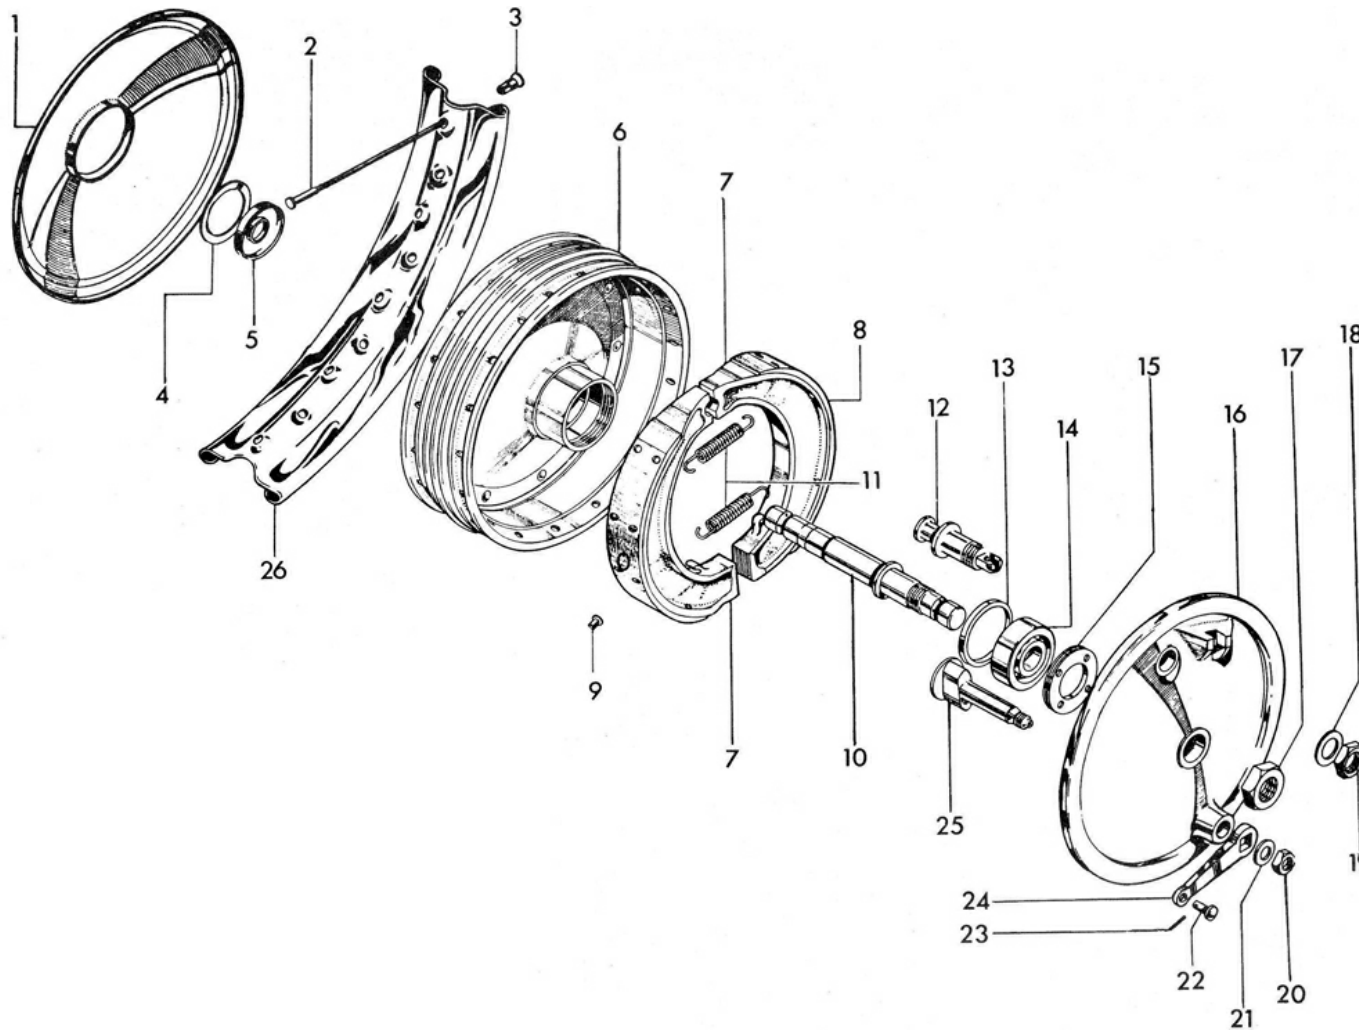

FRONT WHEEL

1	Hub cover (A7).....	42-5843
1	Hub cover (A7SS, A10, A10SR).....	42-5844
2	Spoke - 40 off (A7).....	42-5811
2	Spoke - 40 off (A7SS, A10, A10SR).....	42-5848
3	Spoke nipple - 40 off (A Group).....	42-5812
4	Circlip (A Group).....	42-5821
5	Cover (A Group)	42-5820
6	Hub, including brake drum (A7)	42-5807
6	Hub, including brake drum (A10).....	42-5805
7	Brake shoe - 2 off (A7)	42-5876
7	Brake shoe - 2 off - trailing (A7SS, A10, A10SR)	42-5868
7	Brake shoe - 2 off - leading (A7SS, A10, A10SR)	42-5867
8	Brake lining - 2 off (A7)	42-5878
8	Brake lining - 2 off (A7SS, A10, A10SR)	42-5869
9	Brake lining rivets - 16 off (A Group)	42-5840
10	Front wheel spindle (A Group)	42-5824
11	Brake spring - 2 off (A7).....	65-5904
11	Brake spring - 2 off (A7SS, A10, A10SR)...	42-5841
12	Brake pivot pin (A Group)	42-5885
13	Spacer ring (A Group).....	42-5822
14	Wheel bearing - 2 off (A Group).....	42-5819
15	Bearing retainer, left-hand thread (A Group).....	42-5823
16	Brake back plate (A7).....	42-5827
16	Brake back plate (A7SS, A10, A10SR).....	42-5853
17	Spindle nut (A Group).....	42-5842
18	Washer (A Group).....	03-1049
19	Nut (A Group).....	42-5864
20	Nut (A Group).....	02-0449
21	Washer (A Group).....	24-5914
22	Clevis pin (A Group).....	42-5836
23	Split pin (A Group).....	35-0701
24	Brake operating arm (A Group).....	42-5886
25	Brake operating cam (A Group).....	42-5830
26	Wheel rim (A7, A7SS, A10).....	42-5810
26	Wheel rim (A10SR).....	42-5866

Abbreviations:-
A7SS - A7 Shooting Star
A10SR - A10 Road Rocket