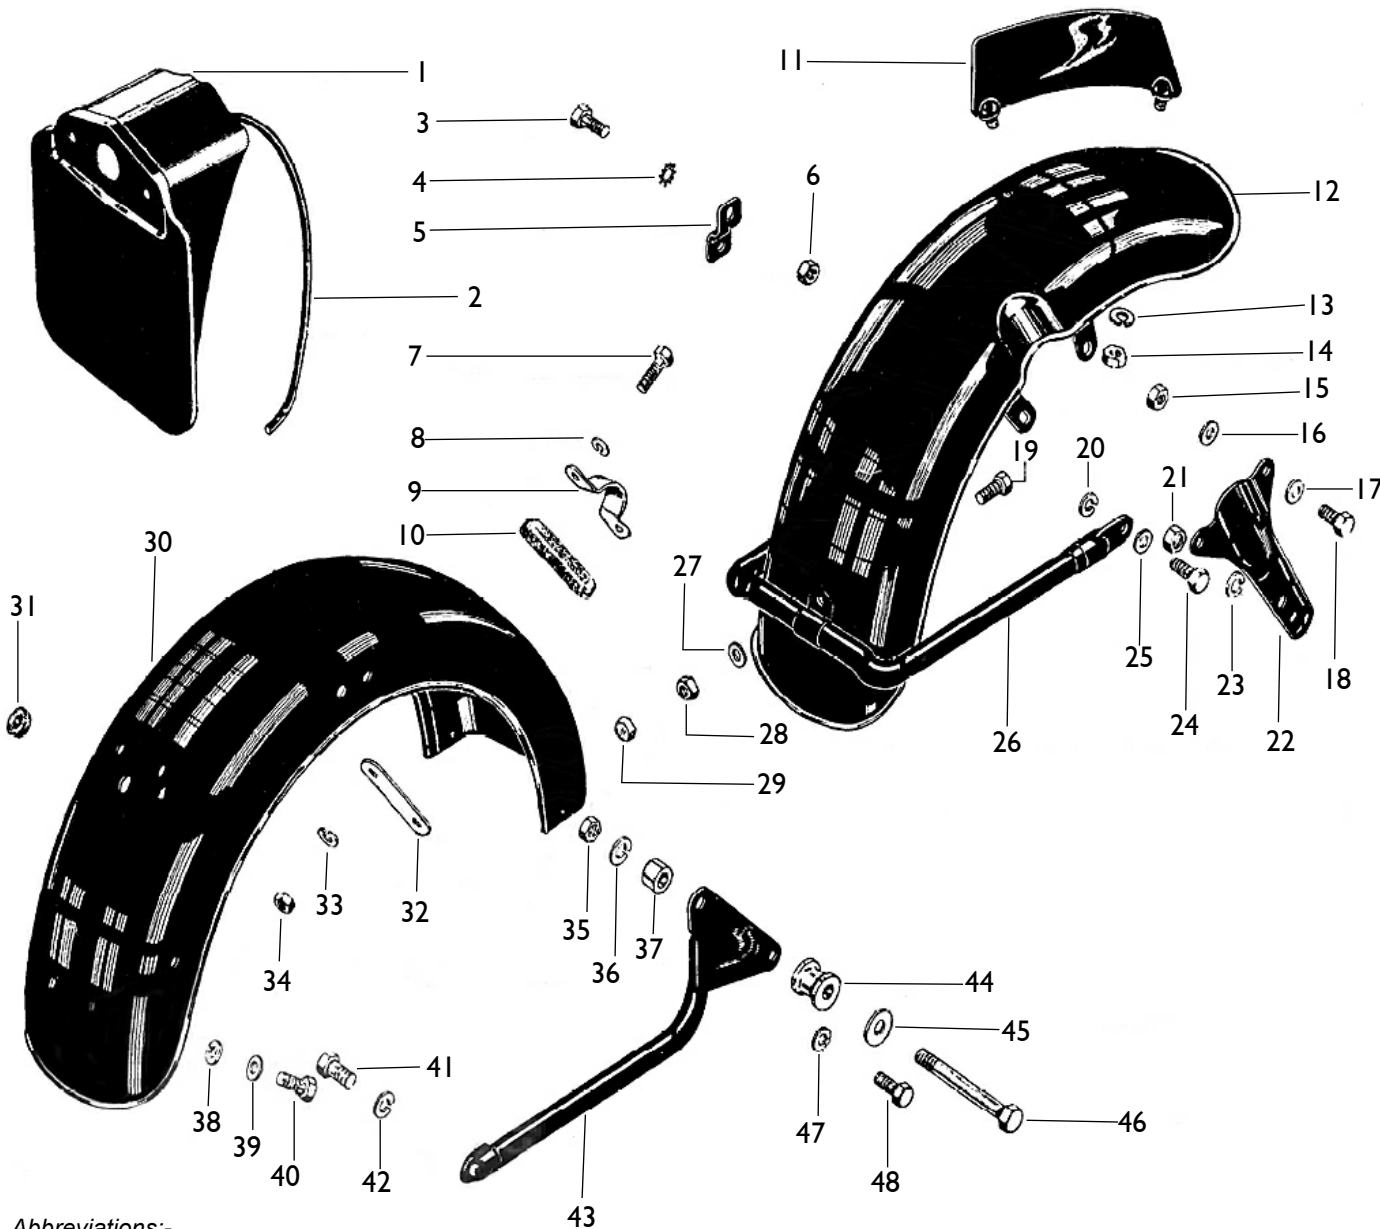

FRONT & REAR MUDGUARDS

1	Number plate - rear (A Group).....	42-6887
2	Rubber moulding (A Group).....	67-6851
3	Bolt - 5 off (A Group).....	02-0220
4	Lockwasher (A Group).....	29-0541
5	Bracket A Group).....	40-6517
6	Nut (A Group).....	02-0443
7	Bolt - 2 off (A Group).....	02-0014
8	Washer - 2 off (A Group).....	02-0525
9	Clip (A Group).....	42-6759
10	Rubber pad (A Group).....	42-6853
11	Number plate - front (A Group).....	40-6506
12	Front guard (A Group).....	42-6553
13	Lockwasher - 2 off (A Group).....	02-1462
14	Nut - 2 off (A Group).....	02-2395
15	Nut - 4 off (A Group).....	02-2395
16	Lockwasher - 4 off (A Group).....	02-1462
17	Washer - 4 off (A Group).....	27-8560
18	Bolt - 4 off (A Group).....	02-0204
19	Bolt - (A Group).....	42-6554
20	Lockwasher - 4 off (A Group).....	24-8784
21	Nut - 4 off (A Group).....	24-0563
22	Bracket - 2 off (A Group).....	40-6505
23	Lockwasher - 4 off (A Group).....	24-8784
24	Bolt - 2 off (A Group).....	15-7354
25	Washer - 2 off (A Group).....	02-0923
26	Front stand (A Group).....	42-6550
27	Washer - 4 off (A Group).....	27-8560
28	Nut - 4 off (A Group).....	02-2395
29	Nut (A Group).....	15-0447
30	Rear guard (A Group).....	42-6904
31	Rubber grommet - 2 off (A Group).....	67-6839
32	Plate (A Group).....	42-6782
33	Lockwasher - 2 off (A Group).....	02-1462
34	Nut - 2 off (A Group).....	02-2395
35	Nut - 2 off (A Group).....	02-0449
36	Lockwasher - 2 off (A Group).....	02-0522
37	Distance piece - 2 off (A Group).....	42-6900
38	Lockwasher - 4 off (A Group).....	02-1462
39	Washer - 4 off (A Group).....	27-8560
40	Bolt - 5 off (A Group).....	02-0220
41	Bolt - 2 off (A Group).....	27-6742
42	Lockwasher - 2 off (A Group).....	02-0522
43	Stay - left side (A Group).....	42-6893
44	Stay - right side (A Group).....	42-6895
45	Distance piece - 2 off (A Group).....	42-6763
46	Washer - 2 off (A Group).....	02-1733
47	Bolt - 2 off (A Group).....	42-6901
48	Lockwasher - 2 off (A Group).....	24-8784
	Bolt - 2 off (A Group).....	67-8313

Abbreviations:-
A7SS - A7 Shooting Star
A10SR - A10 Road Rocket