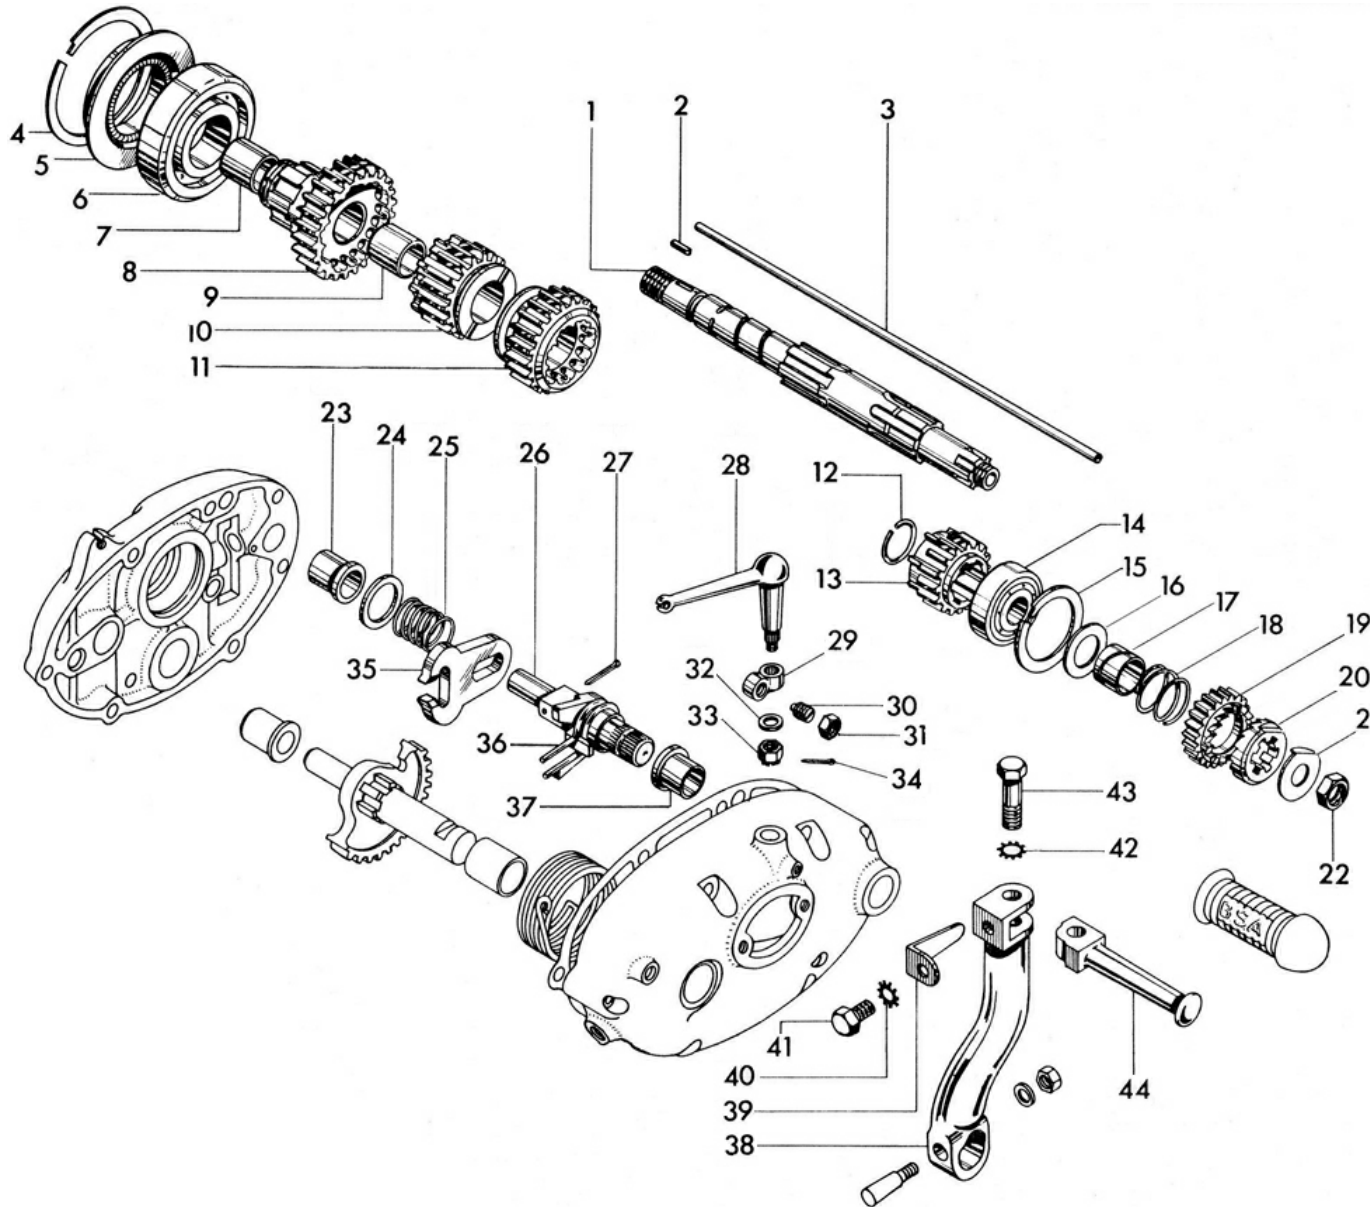

GEAR CLUSTER

1	Mainshaft (A Group).....	67-3330
2	Key (A Group).....	02-0433
3	* Push rod (A10SR).....	42-3274
3	Push rod (A Group).....	42-3108
4	Circlip (A Group).....	67-3026
5	Oil seal A Group).....	67-3067
6	Bearing (A Group).....	24-4065
7	Bush (A Group).....	67-3073
8	Pinion - 26T (A Group).....	67-3192
9	Bush (A Group).....	67-3073
10	Pinion - 20T (A Group).....	67-3201
11	Pinion - 24T (A Group).....	67-3202
12	Circlip (A Group).....	67-3101
13	Pinion - 16T (A Group).....	67-3191
14	Bearing (A Group).....	24-4217
15	Circlip (A Group).....	67-3028
16	Washer (A Group).....	67-3161
17	Bush (A Group).....	67-3169
18	Spring (A Group).....	67-3162
19	Pinion - 17T (A Group).....	67-3376
20	Kickstart sprocket (A Group).....	67-3167
21	Lockwasher (A Group).....	67-3164
22	Nut (A Group).....	67-3163
23	Bush (A Group).....	67-3170
24	Washer (A Group).....	24-0868
25	Spring (A Group).....	67-3342
26	Selector fork spindle (A Group).....	67-3335
27	Split pin (A Group).....	35-0709
28	Arm (A Group).....	67-3180
29	Lever (A Group).....	65-3360
30	Screw (A Group).....	65-3403
31	Nut (A Group).....	02-0452
32	Washer (A Group).....	02-0525
33	Nut (A Group).....	15-1485
34	Split pin (A Group).....	35-0709
35	Selector fork (A Group).....	67-3341
36	Spring (A Group).....	67-3378
37	Bush (A Group).....	67-3353
38	Lever (A Group).....	42-3038
39	Spring (A Group).....	65-3428
40	Lockwasher (A Group).....	29-0541
41	Bolt (A Group).....	02-0220
42	Lockwasher (A Group).....	66-4707
43	Bolt (A Group).....	29-5156
44	Pedal (A Group).....	65-3427

* Fitted on and after engine number DA10R-2443.

Abbreviations:-
A7SS - A7 Shooting Star
A10SR - A10 Road Rocket