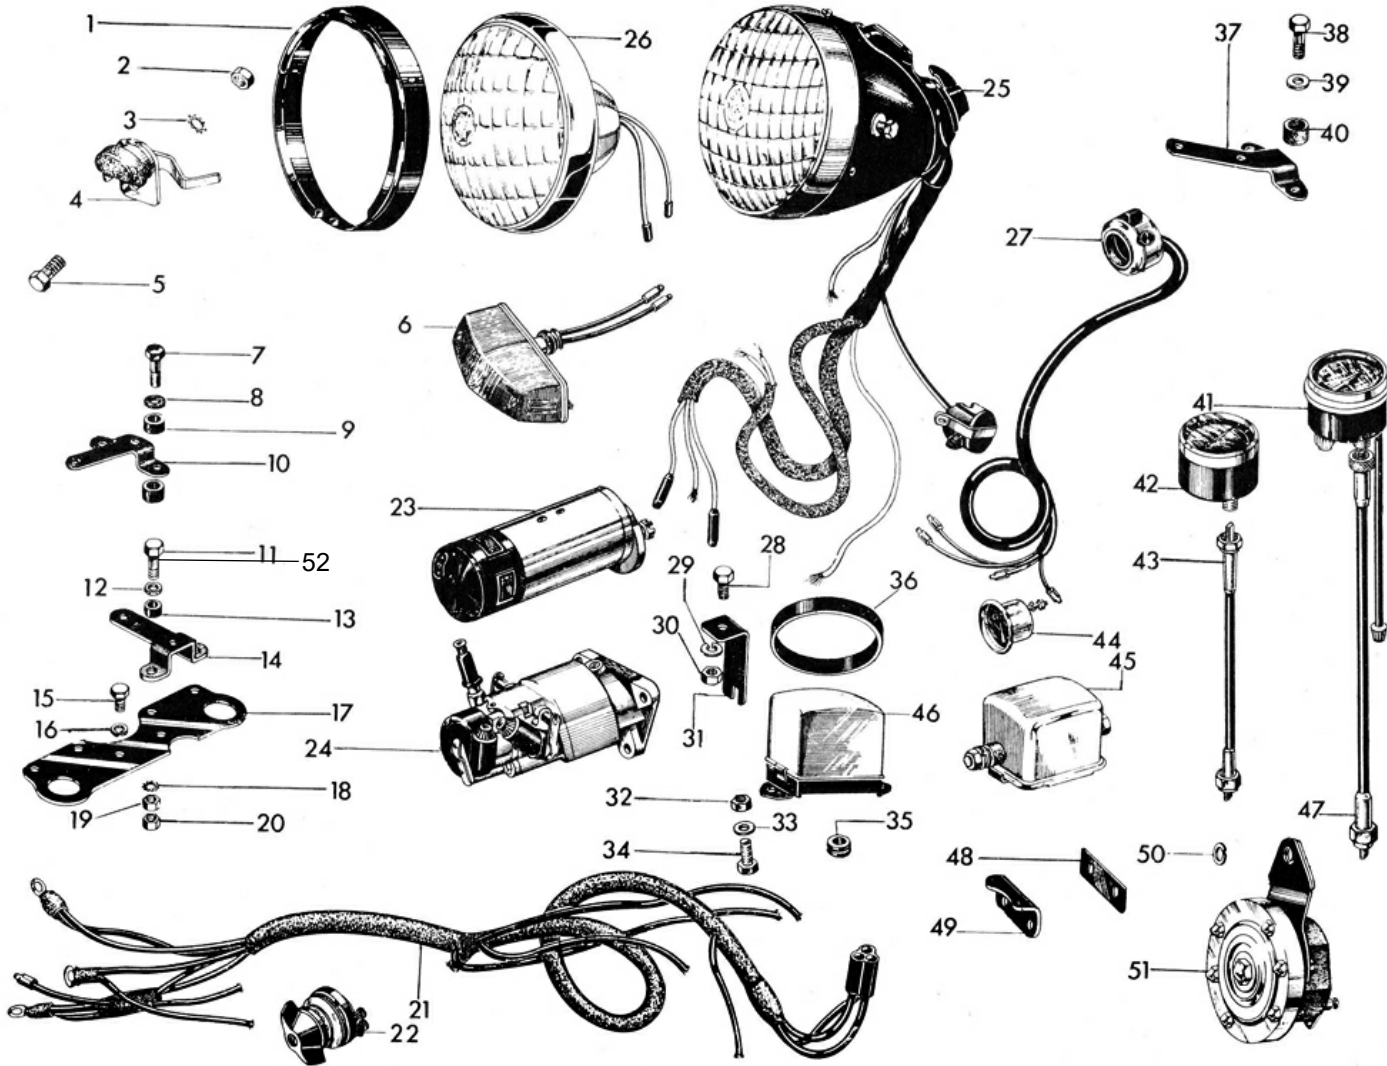

EQUIPMENT (continued)

35	Grommet (A Group).....	42-9009
36	Rubber ring (A Group).....	42-9012
37	Bracket (A10SR).....	65-9167
38	Bolt - 2 off (A10SR).....	24-8328
39	Washer - 2 off (A10SR).....	27-8560
40	rubber sleeve - 4 off (A10SR).....	15-7383
41	Speedo - mph (A10SR) - less cowl fitting....	19-2107
41	Speedo - mph (A7, A7SS s/car).....	19-2140
41	Speedo - mph (A10SR) less cowl fitting	19-2107
41	Speedo - mph (A7, A7SS solo, A10 solo & s/car, A10SR) - with cowl fitting	19-2136
42	Rev counter (A10SR) less cowl fitting.....	42-9226
43	Rev counter cable (A10SR).....	42-9227
44	Ammeter (A Group).....	19-0649
45	* Control box (A Group).....	19-1693
46	Control box (A Group).....	19-1665
47	Speedo cable (A Group).....	42-9187
47	Speedo cable (A10SR) - less cowl fitting....	65-9267
48	Distance piece (A Group).....	19-2037
49	Bracket (A Group).....	19-2036
50	Washer (A Group).....	19-2039
51	Horn (A Group) with cowl fitting.....	19-2035
51	Horn (A10SR) less cowl fitting.....	42-9045
52	Rubber sleeve (A10SR).....	15-7383

* Fitted on and after frame numbers:- A7, A7SS - GA7-8124, A10 - GA7-8324, A10SR - GA7-8319

Illustration Reference No.....	Lucas Part No.
44.....	3608
45.....	* 37221
46.....	37225
51.....	A Group - 70137
51.....	A10SR - 069482

Abbreviations:-
A7SS - A7 Shooting Star
A10SR - A10 Road Rocket