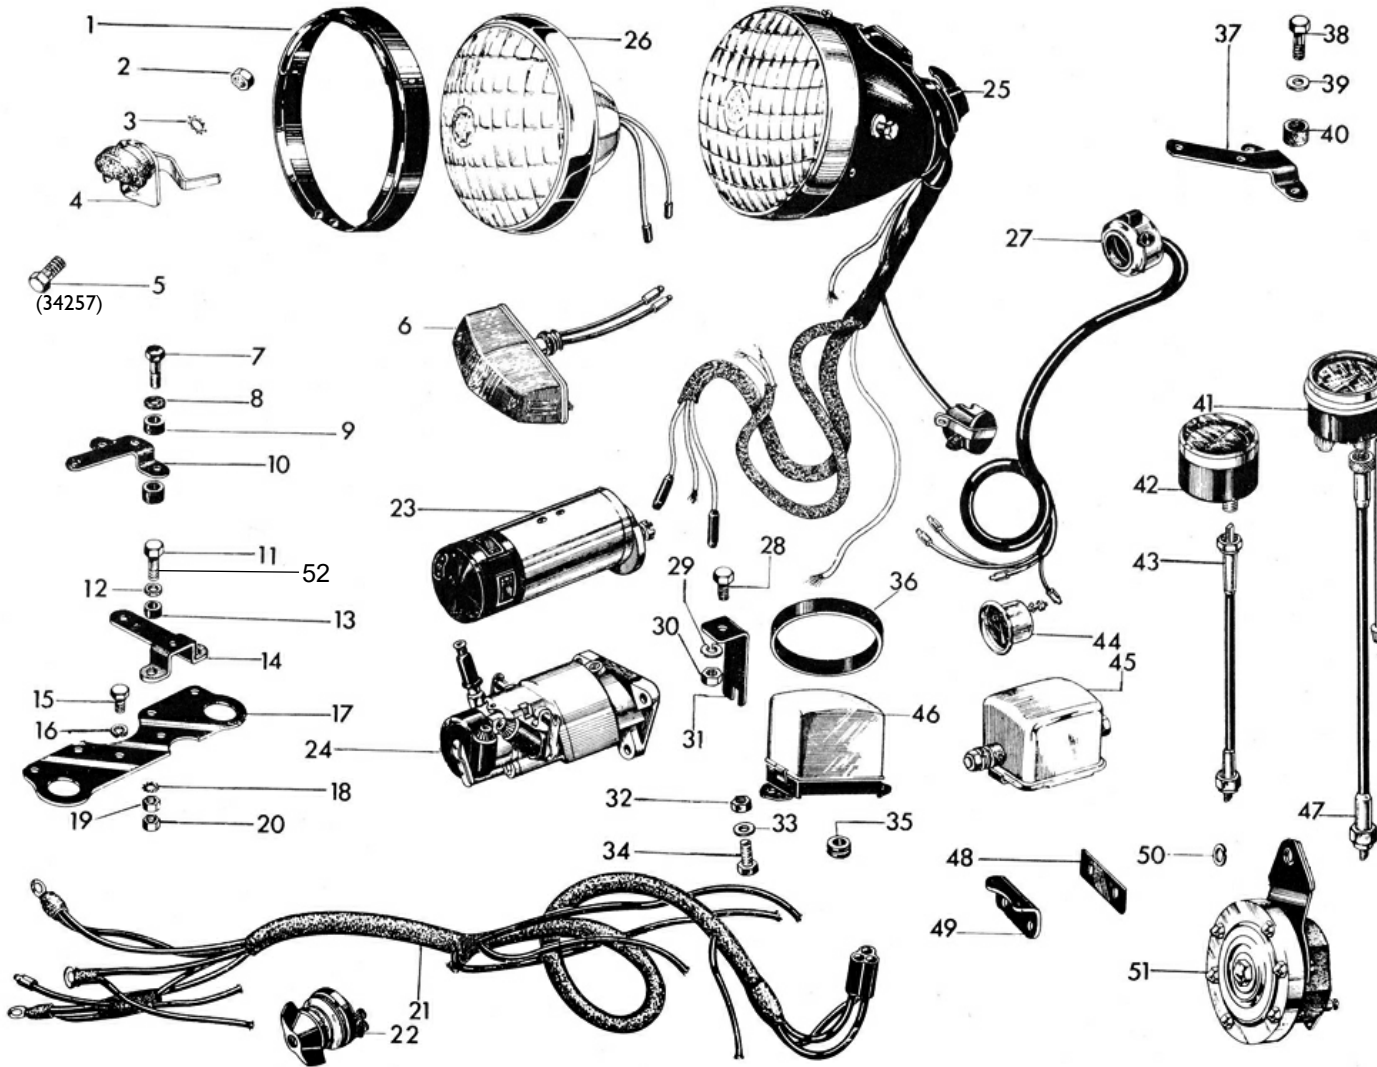

EQUIPMENT

1	Headlamp support ring (A Group).....	19-0730
2	Nut (A Group).....	02-2395
3	Lockwasher (A10SR).....	29-0541
4	Stop lamp switch (A Group).....	19-1124
5	Bolt (A10SR).....	02-0204
6	Rear lamp (A Group).....	19-1011
7	Bolt - 2 off (A10SR) less cowl fitting.....	65-9179
8	Washer - 2 off (A10SR) less cowl fitting)	02-1374
9	Rubber sleeve - 4 off (A10SR).....	15-7383
10	Bracket (A10SR).....	65-9111
11	Bolt - 4 off (A10SR) less cowl fitting.....	65-9179
12	Washer - 4 off (A10SR).....	27-8560
13	Rubber sleeve - 8 off (A10SR).....	15-7383
14	Bracket - 2 off (A10SR).....	65-9111
15	Bolt - 2 off (A10SR).....	02-0204
16	Lockwasher - 2 off (A10SR).....	02-1462
17	Plate ((A10SR).....	65-9171
18	Lockwasher - 4 off (A10SR).....	29-0541
19	Nut - 4 off (A10SR).....	02-2395
20	Nut - 4 off (A10SR).....	02-0443
21	Harness complete (A Group).....	19-0735
22	Switch (A Group).....	19-1666
23	Dynamo (A Group).....	19-1213
24	Magneto (A7, A10).....	19-1210
24	Magneto (A7SS, A10SR).....	19-1203
25	Headlamp (A10SR).....	19-0544
26	Headlamp unit (A Group).....	19-0731
27	Horn & dip switch (A Group).....	19-0100
27	Horn & dip switch (A10SR).....	19-0104
28	Bolt (A Group).....	02-2273
29	Lockwasher (A Group).....	24-0978
30	Nut (A Group).....	02-2395
31	Bracket (A Group).....	42-9264
32	Nut - 2 off (A Group).....	02-2395
33	Washer - 2 off (A Group).....	25-7180
34	Bolt - 2 off (A Group).....	02-1354
35	Grommet (A Group).....	42-9009

Illustration Reference No.....	Lucas Part No.
1.....	556402
4.....	34257
6.....	53432
21.....	839780
22.....	31763
23.....	20036

Illustration Reference No.....	Lucas Part No.
24.....	A7, A10 - 045727
24.....	A7SS, A10SR - 42380
25.....	A10SR - 057421
26.....	A Group - 58158
27.....	A Group - 09103
27.....	A10SR - 09104

Abbreviations:-
A7SS - A7 Shooting Star
A10SR - A10 Road Rocket