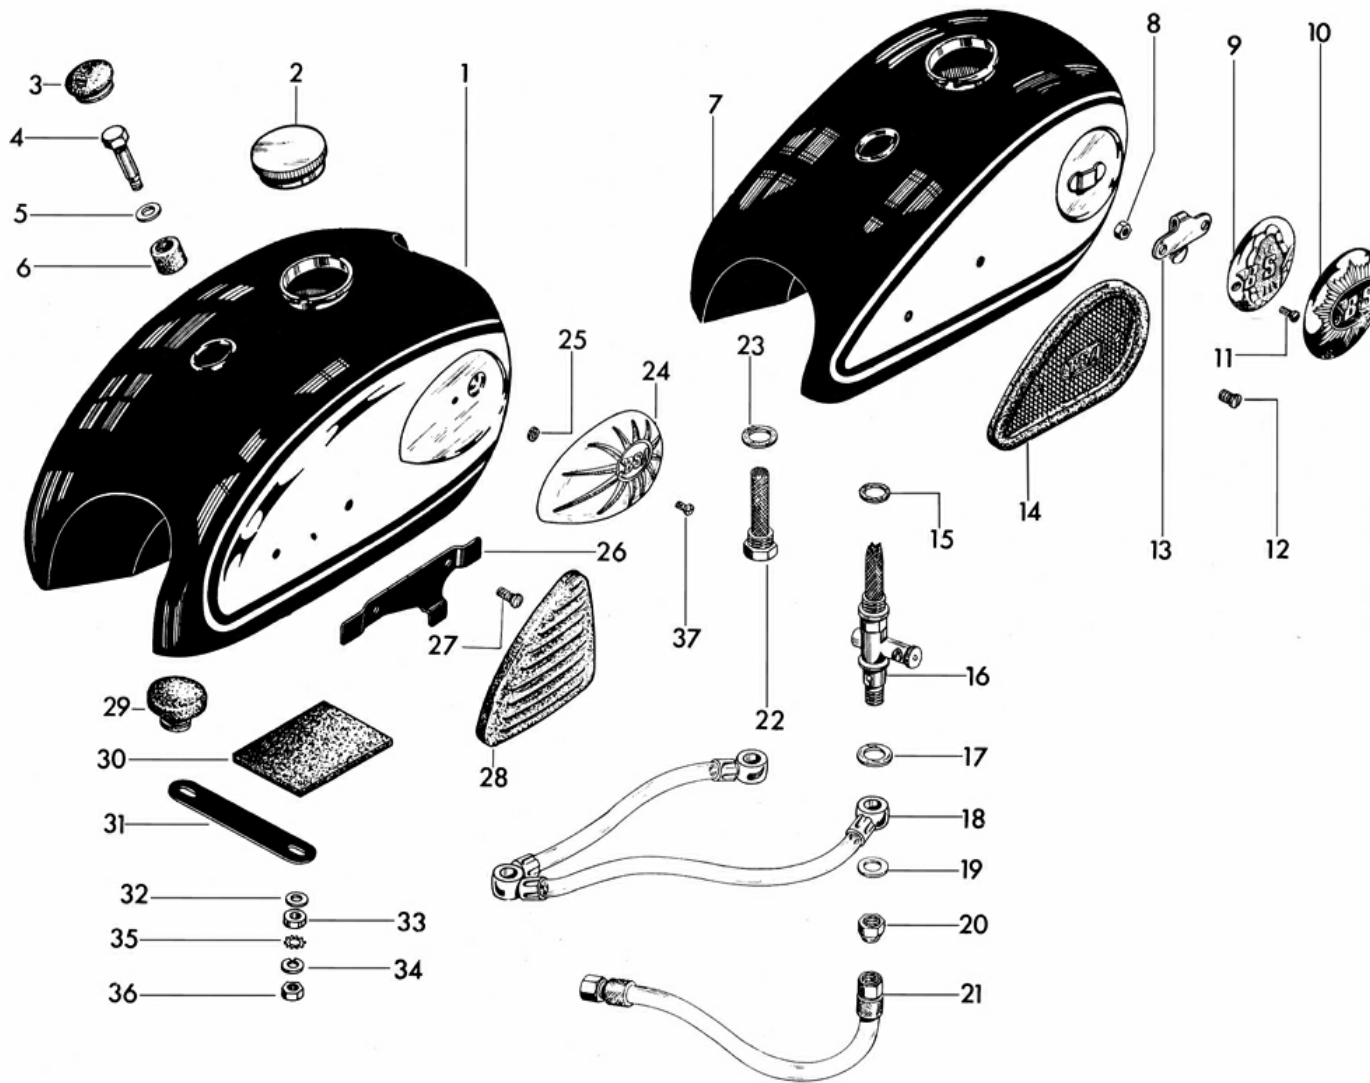

PETROL TANK

1	Petrol tank - 4 gallon (A Group).....	42-8118
2	Filler cap (A Group).....	29-7898
3	Rubber grommet - (A Group).....	40-8039
4	Tank retaining bolt (A Group).....	42-8011
5	Washer (A Group).....	02-1945
6	Rubber sleeve (A Group).....	42-8017
7	Petrol tank - 2 gallon (A Group).....	42-8125
7	Petrol tank - 2 gallon (A7, A10, A10SR).....	42-8043
7	Petrol tank - 2 gallon (A7SS).....	42-8044
8	Nut - 4 off (A Group).....	42-8034
9	Name plate - 2 off (A7, A10, A10SR).....	65-8220
10	Name plate (2 gallon tank) - 2 off (A7SS).....	42-8105
11	Screw - 4 off (A Group).....	65-8317
12	Screw - 4 off (A Group).....	02-0079
13	Clip - 2 off (A Group).....	42-8020
14	Knee grip - right side (A Group).....	65-8205
14	Knee grip - left side (A Group).....	65-8206
15	Sealing washer - 2 off (A Group).....	02-0100
16	Petrol tap & filter - 2 off (A Group).....	42-8075
16	† Petrol tap - 2 off (A10SR).....	42-8171
17	Sealing washer - 2 off (A Group).....	24-8504
18	Petrol pipe (A Group).....	42-8070
19	† Sealing washer - 2 off (A Group).....	02-0930
20	Union nut - 2 off (A Group).....	67-8060
21	† Petrol pipe - short (A10SR).....	65-8173
21	† Petrol pipe - long (A10SR).....	42-8022
22	† Filter - 2 off (A10SR).....	27-8443
23	Sealing washer - 2 off (A Group).....	24-8504
24	Name plate - right side (A Group).....	40-8014
24	Name plate - left side (A Group).....	40-8015
25	Washer - 2 off (A Group).....	40-8045
26	Bracket - left side (A Group).....	42-8114
26	Bracket - right side (A Group).....	42-8115
27	Screw - 4 off (A Group).....	24-7178
28	Knee grip - left side (A Group).....	40-8012
28	Knee grip - right side (A Group).....	40-8013
29	Rubber buffer - 2 off (A Group).....	42-8052
30	Rubber pad - front - 2 off (A Group).....	42-8049
30	Rubber pad - rear (A Group).....	42-8051
31	Bridge plate (A Group).....	67-8085
32	Washer - 2 off (A Group).....	02-0923
33	Distance piece - 2 off (A Group).....	15-7563
34	Spring washer - 2 off (A Group).....	24-8784
35	Lockwasher - 2 off (A Group).....	36-0382
36	Nut - 2 off (A Group).....	02-0049
37	Screw - 2 off (A Group).....	40-8016

† For TT carburettor

Abbreviations:-
A7SS - A7 Shooting Star
A10SR - A10 Road Rocket