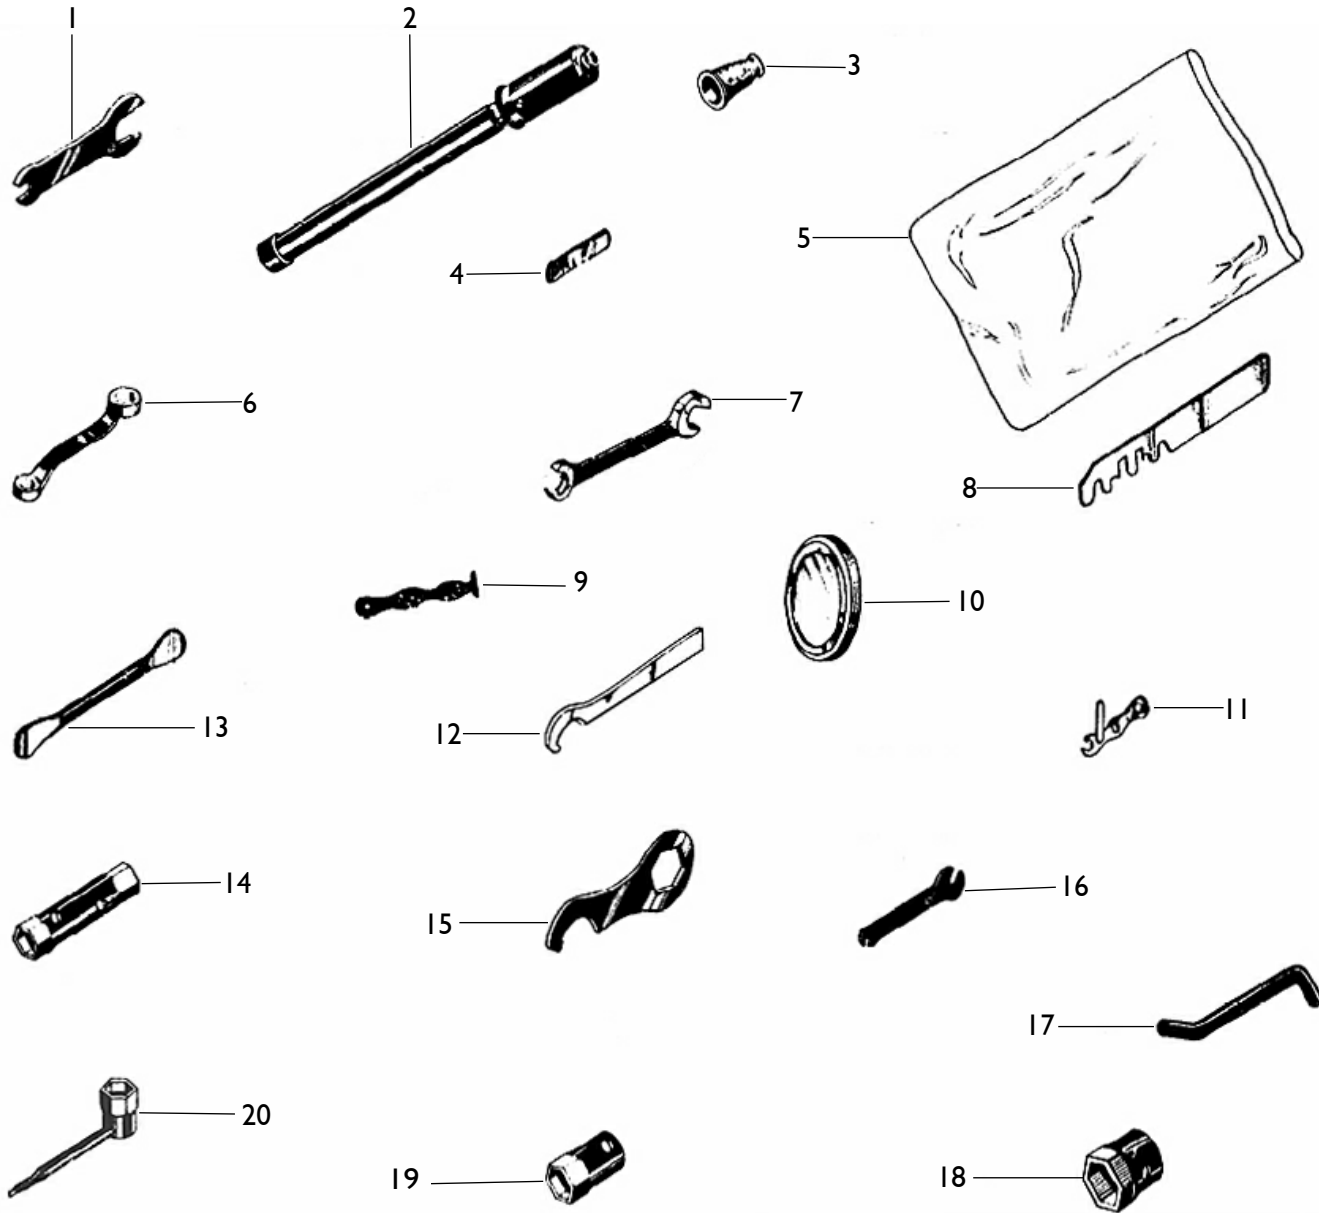

TOOLS

1	Double ended spanner (A Group)	65-9246
2	Inflator (A Group)	90-9273
3	Grommet (A Group)	19-1600
4	Feeler gauge - .010" (A Group)	65-9125
4	Feeler gauge - .008" (A Group)	36-7273
5	Tool bag (A Group)	65-9282
6	Ring spanner (A Group)	67-9026
7	Double ended spanner (A Group)	67-9028
8	Push rod assembly tool (A Group)	67-9114
9	Cable clip - 15 off (A Group)	66-9049
10	Licence holder (A Group)	42-9273
11	Magdyno spanner (A Group)	67-9122
12	Single ended spanner (A Group)	42-9080
13	Tyre lever (A Group)	29-9252
14	Box spanner (A Group)	67-9023
15	Double ended spanner (A Group)	65-9243
16	Double ended spanner (A Group)	76-9206
17	Tommy bar (A Group)	29-9253
18	Box spanner (A Group)	65-9266
19	Box spanner (A Group)	29-9257
19	Box spanner (A Group)	66-9036
20	Box spanner (A Group)	67-9121