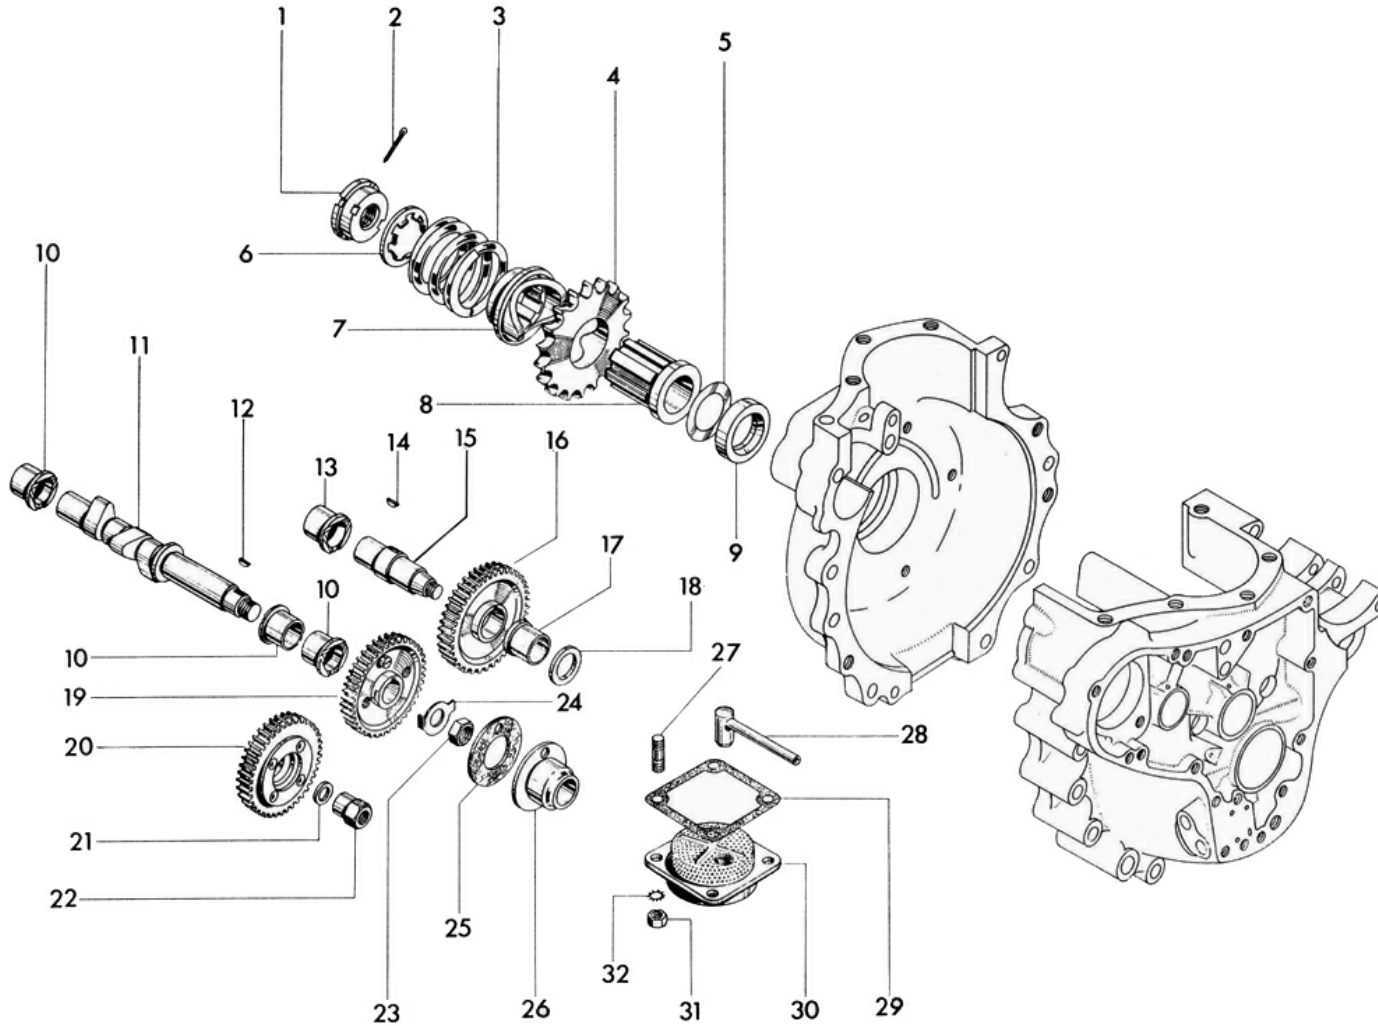

CUSH DRIVE & CAMSHAFT

1	Nut (A Group).....	42-0071
2	Split pin (A Group).....	35-0709
3	Spring (A Group).....	67-1136
4	Sprocket - 18T (A7, A7SS).....	67-1132
4	* Sprocket - 18T (A10 s/car, A10SR s/car).....	67-1132
4	Sprocket - 21T (A10 solo, A10SR solo).....	67-1133
5	Shim - .005" (A Group)	67-2056
5	Shim - .010" (A Group)	67-2057
5	Shim - .030" (A Group)	67-2058
6	Lockwasher (A Group)	65-2521
7	Sleeve (A Group)	42-0070
8	Bearing (A Group)	42-0069
9	Distance piece (A Group)	67-1138
10	Bush (A Group)	67-0686
11	Camshaft (A Group).....	67-0356
12	Woodruff key (A Group)	35-1896
13	Bush (A Group).....	67-0286
14	Woodruff key(A Group)	27-1386
15	Spindle (A Group).....	67-0707
16	Pinion complete (A Group).....	67-0335
17	Bush (A Group).....	67-0686
18	Oil seal (A Group).....	67-0708
19	Pinion complete (A Group).....	67-0337
20	Pinion complete (A7SS, A10SR).....	67-0540
21	Washer (A7SS, A10SR).....	02-2903
22	Nut (A7SS, A10SR).....	24-0195
23	Nut (A Group).....	02-0124
24	Lockwasher (A Group).....	67-0685
25	Sealing washer (A Group).....	67-0134
25	Sealing washer (A Group).....	67-0135
25	Sealing washer (A Group).....	67-0136
25	Sealing washer (A Group).....	67-0137
26	Breather (A Group).....	67-0987
27	Stud * - 4 off (A Group).....	31-0222
28	Scavenge pipe (A Group).....	67-1093
29	Gasket (A Group).....	67-1288
30	Cover (A Group).....	67-1285
31	Nut - 4 off (A Group).....	02-0051
32	Lockwasher - 4 off (A Group).....	29-0541

* Sidecar

Abbreviations:-
A7SS - A7 Shooting Star
A10SR - A10 Road Rocket