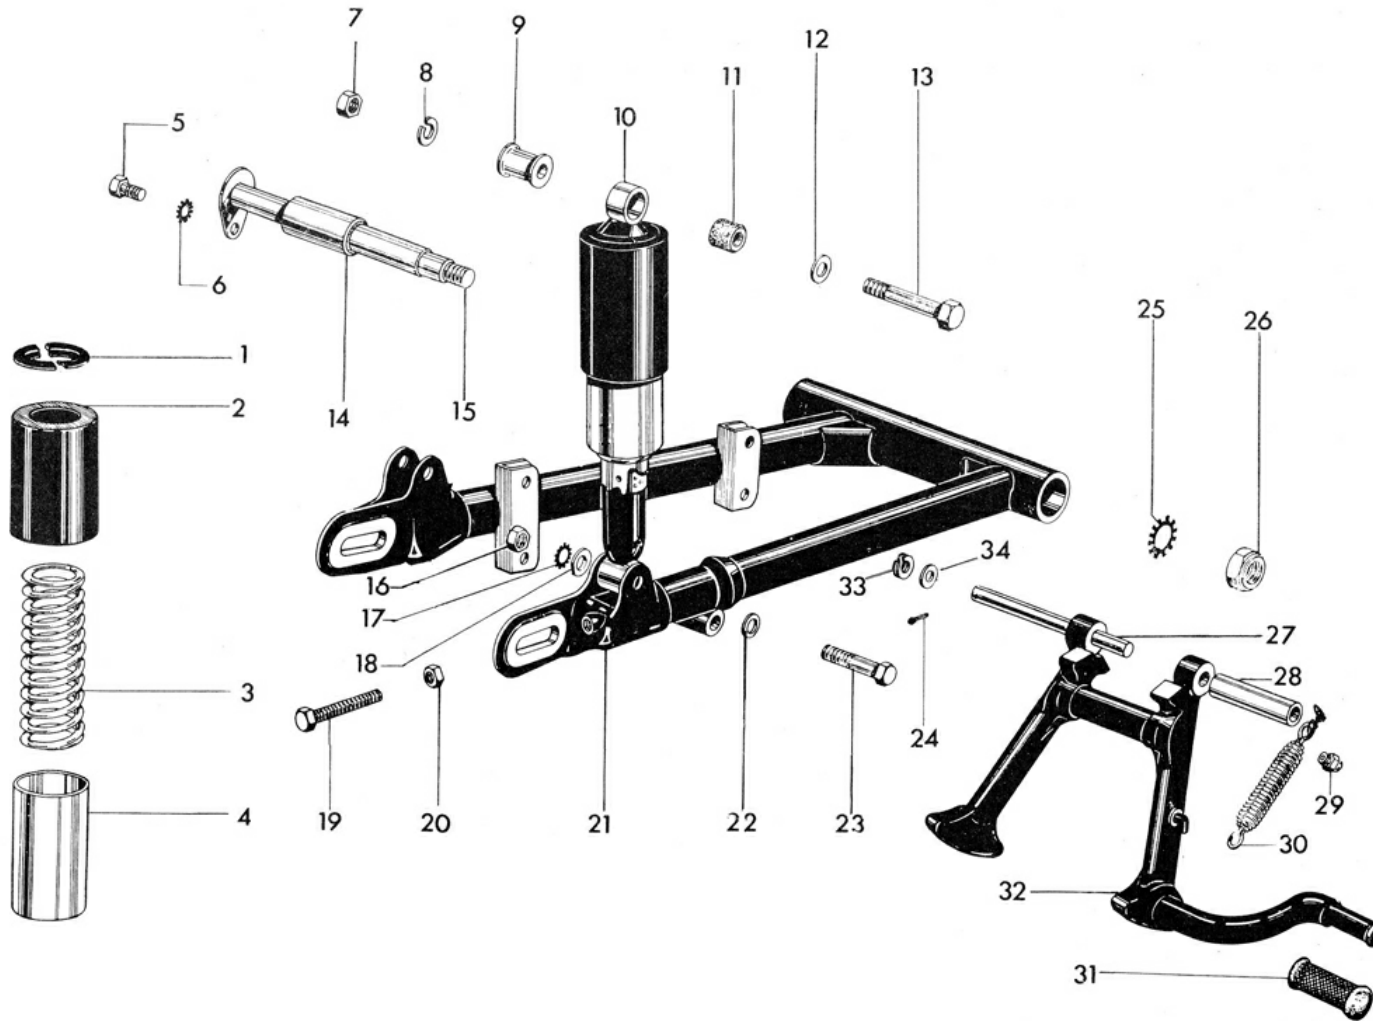

SWINGING ARM, SHOCK ABSORBER & MAIN STAND

1	Collet - 4 off (A Group).....	42-4289
2	Outer shroud - 2 off (A Group).....	42-4291
3	Spring - 2 off (A Group - solo).....	42-4299
3	Spring - 2 off (A Group - s/car).....	42-4302
4	Inner shroud - 2 off (A Group).....	42-4292
5	Bolt (A Group)	66-2010
6	Lockwasher (A Group)	36-0382
7	Nut - 2 off A Group)	02-0046
8	Spring washer - 2 off (A Group)	02-0522
9	Spacer tube - 2 off (A Group)	42-6763
10	Rear suspension unit - solo - complete - 2 off (A Group)	42-4461
10	Rear suspension unit - s/car - complete - 2 off (A Group)	42-4462
11	Rubber sleeve - 4 off (A Group).....	19-5305
12	Washer - 2 off (A Group)	02-1733
13	Bolt - 2 off (A Group).....	65-4185
14	Silentbloc bush - 2 off (A Group).....	42-4362
15	Swinging arm pivot pin (A Group).....	42-4340
16	Nut -2 off (A Group).....	02-0046
17	Lockwasher - 2 off (A Group).....	66-4707
18	Washer - 2 off (A Group).....	67-4129
19	Chain adjusting bolt - 2 off (A Group).....	42-6040
20	Locknut - 2 off (A Group).....	24-0563
21	Swinging arm sub-frame (A Group).....	42-4450
22	Washer - 2 off (A Group).....	02-1733
23	Torque arm bolt - 2 off (A Group).....	03-1399
24	Split pin (A Group).....	35-0707
25	Lockwasher (A Group).....	42-4364
26	Nut (A Group).....	42-4343
27	Centre stand pivot pin (A Group).....	42-4744
28	Spacer tube (A Group).....	42-4745
29	Grease nipple - 2 off (A Group).....	28-2080
30	Centre stand return spring (A Group).....	42-4730
31	Centre stand rubber (A Group).....	40-3075
32	Centre stand (A Group).....	42-4761
33	Lockwasher (A Group).....	03-1346
34	Washer - 2 off (A Group).....	15-0039

Abbreviations:-
A7SS - A7 Shooting Star
A10SR - A10 Road Rocket