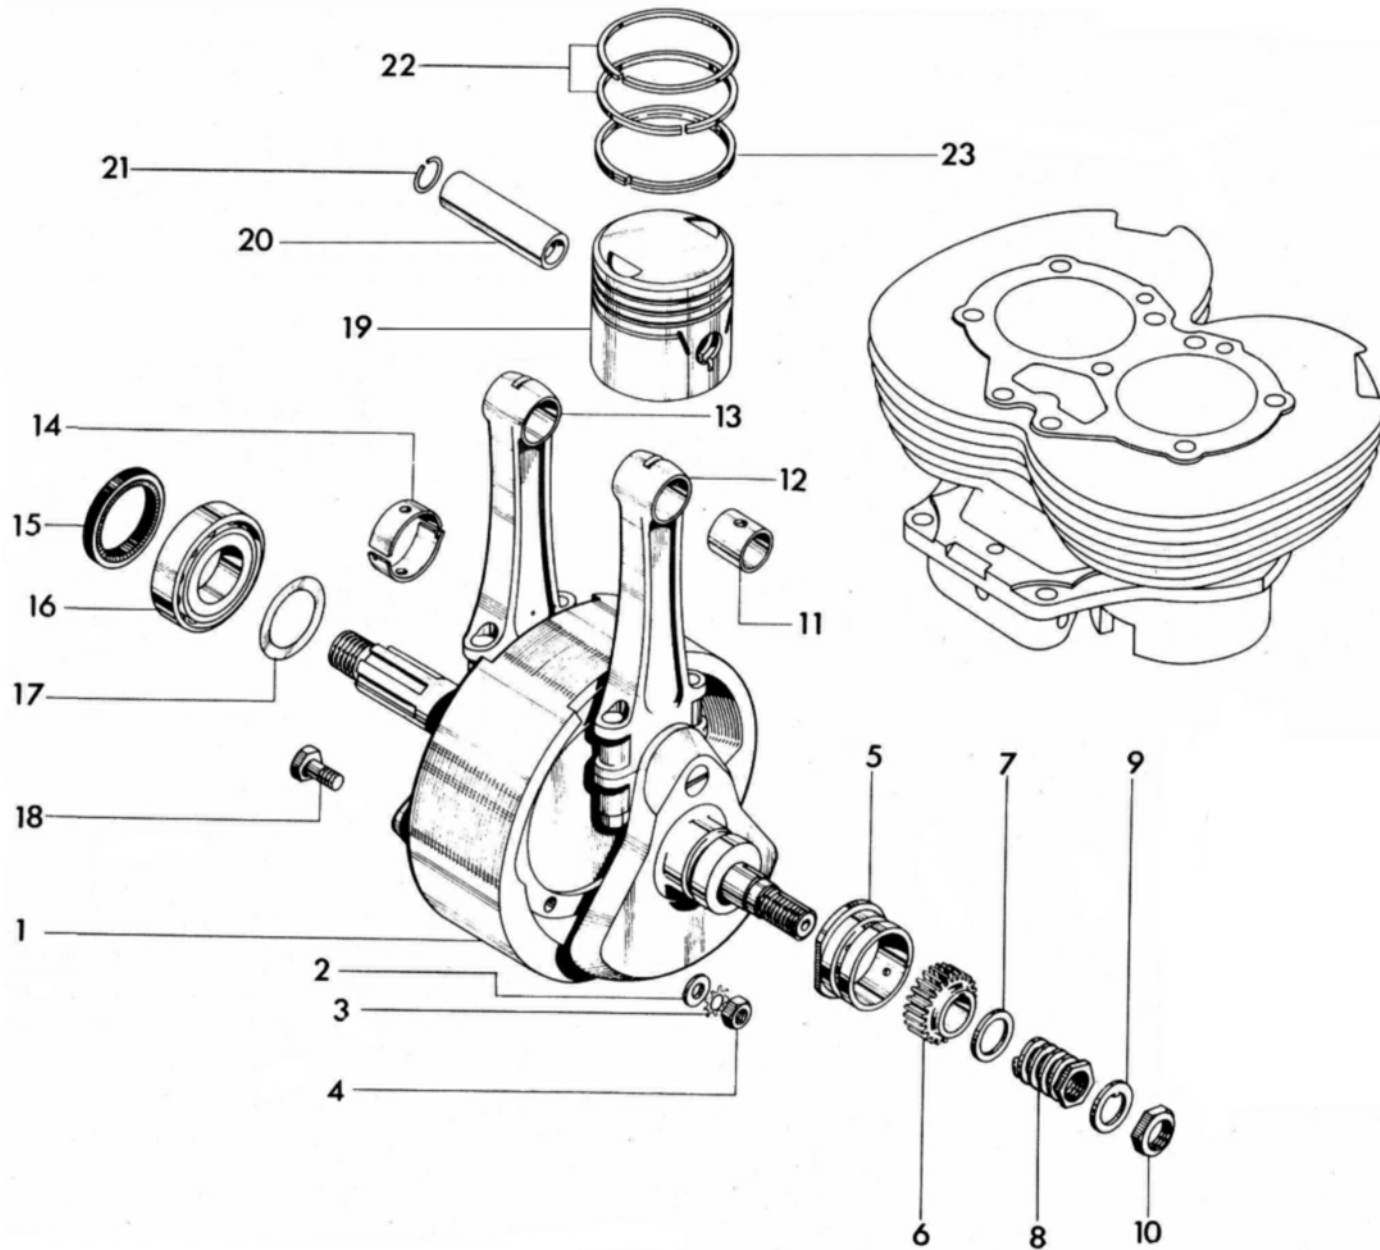

CRANKSHAFT & PISTON

1	Crankshaft complete (A10, A10SR).....	67-1216
2	Washer - 6 off (A7, A7SS).....	15-5155
3	Lockwasher - 3 off (A Group).....	66-4707
4	Nut - 6 off (A7, A7SS).....	67-0302
5	Main bearing bush (A Group).....	67-0790
6	Crankshaft pinion (A Group).....	67-0339
7	Washer (A Group).....	67-0645
8	Worm pinion (A Group).....	67-0642
9	Lockwasher (A Group).....	67-0644
10	Nut - left-hand thread (A Group).....	67-0643
11	Small end bush - 2 off (A10, A10SR).....	67-0298
12	Connecting rod - right side (A10, A10SR).....	67-1206
13	Connecting rod - left side (A10, A10SR).....	67-1205
14	Bearing shell - 4 off - (A7, A7SS).....	67-0320
14	Bearing shell - 4 off - .010" (A7, A7SS).....	67-0244
14	Bearing shell - 4 off - .020" (A7, A7SS).....	67-0245
14	Bearing shell - 4 off - .030" (A7, A7SS).....	67-0246
14	Bearing shell - 4 off - (A10, A10SR).....	67-1430
14	Bearing shell - 4 off - .010" (A10, A10SR).....	67-1431
14	Bearing shell - 4 off - .020" (A10, A10SR).....	67-1432
14	Bearing shell - 4 off - .030" (A10, A10SR).....	67-1433
15	Main bearing oil seal (A Group).....	67-0674
16	Main bearing (A Group).....	67-0670
17	Shim - .005" (A Group).....	67-0671
17	Shim - .010" (A Group).....	67-0672
17	Shim - .033" (A Group).....	67-0677
18	Bolt - 3 off - (A10, A10SR).....	67-1213
19	Piston - 2 off - 7.25 : 1 (A7).....	67-1422
19	Piston - 2 off - 8.5 : 1 (A7SS).....	67-1558
19	Piston - 2 off - 7.25 : 1 (A10).....	67-1416
19	Piston - 2 off - 8.26 : 1 (A10SR).....	67-1370
20	Gudgeon pin - 2 off (A7, A7SS).....	67-0392
20	Gudgeon pin - 2 off (A10, A10SR).....	65-0440
21	Circlip - 4 off (A7, A7SS).....	67-0101
21	Circlip - 4 off (A10, A10SR).....	66-0954
22	Compression rings - 4 off (A7, A7SS).....	67-0407
22	Compression rings - 4 off (A10, A10SR).....	67-0311
23	Oil control rings - 2 off (A7, A7SS).....	67-0410
23	Oil control rings - 2 off (A10, A10SR).....	67-0314

Abbreviations:-
A7SS - A7 Shooting Star
A10SR - A10 Road Rocket