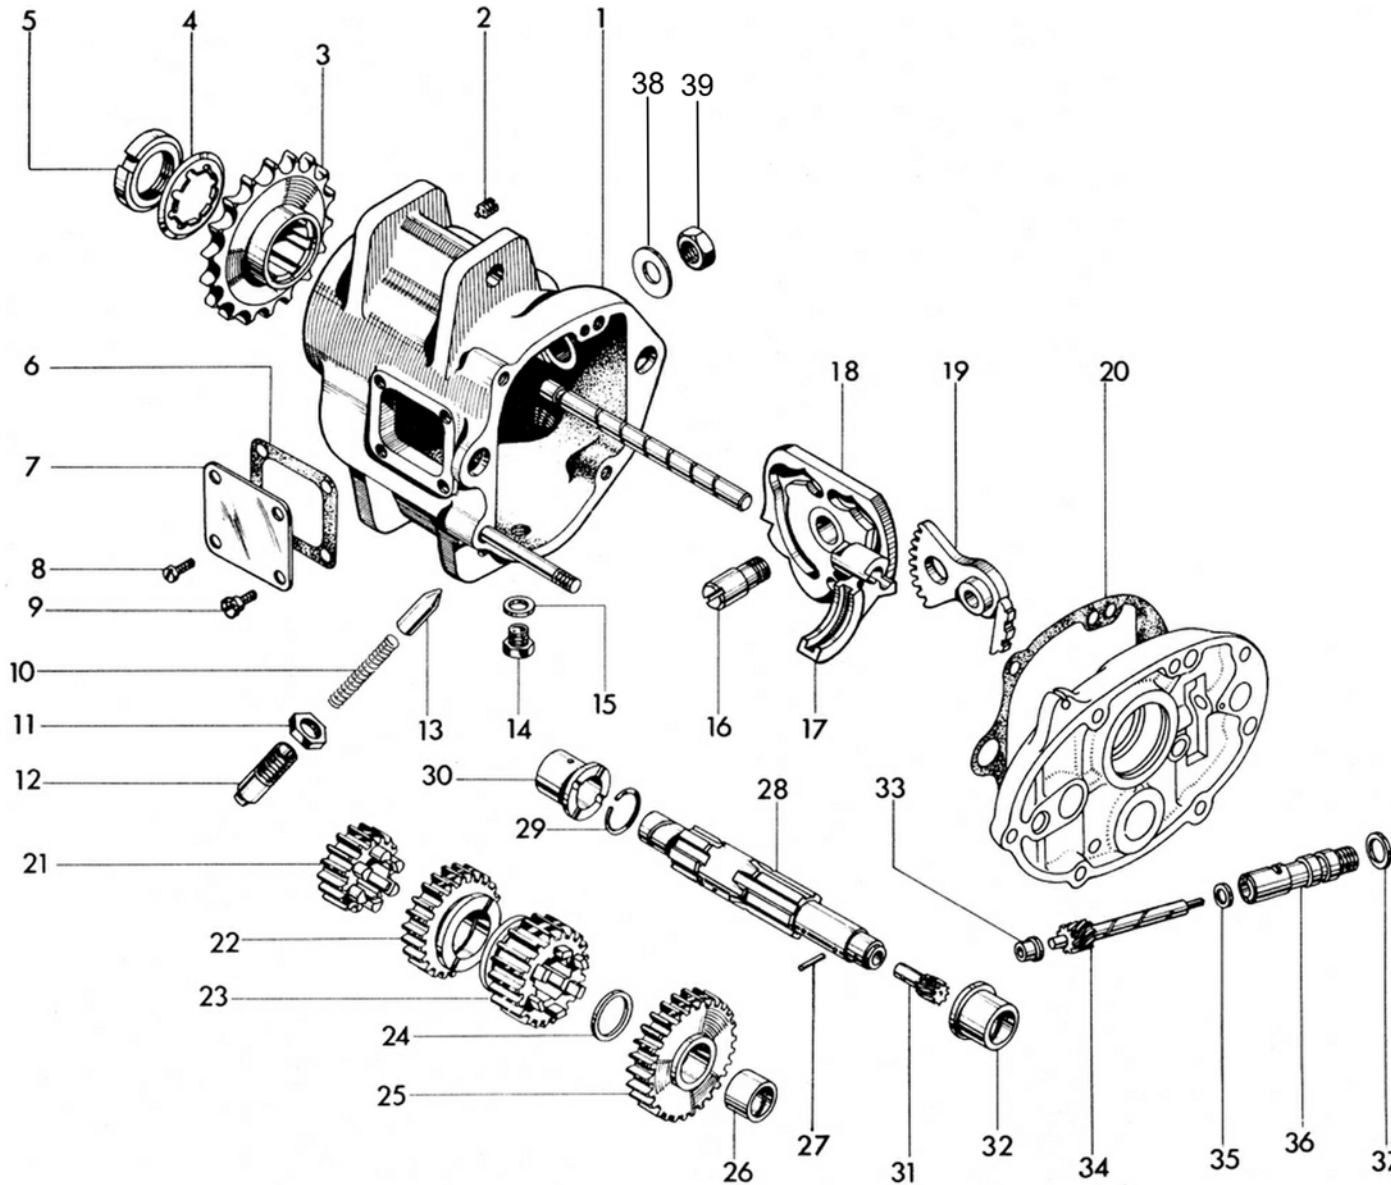

GEARBOX

1	Gearbox case (A Group).....	42-3006
2	Screw (A Group).....	67-3117
3	Sprocket - 19T (A7, A10 solo).....	67-3065
3	* Sprocket - 19T (A10 s/car).....	67-3065
3	* Sprocket - 17T (A7 s/car).....	67-3068
4	Lockwasher (A Group).....	24-4263
5	Nut (A Group).....	67-3053
6	Gasket (A Group).....	29-3449
7	Cover (A Group).....	29-3448
8	Screw (A Group).....	02-0498
9	Screw - 3 off (A Group).....	27-4258
10	Spring (A Group).....	67-3121
11	Nut (A Group).....	67-3122
12	Plunger housing (A Group).....	67-3120
13	Plunger (A Group).....	67-3119
14	Drain plug (A Group).....	28-0243
15	Sealing washer (A Group).....	02-4553
16	Pivot pin (A Group).....	67-3327
17	Selector fork - 2 off (A Group).....	67-3204
18	Cam plate (A Group).....	67-3332
19	Quadrant (A Group).....	67-3347
20	Gasket (A Group).....	67-3346
21	Pinion - layshaft Output gear - 17T A Group).....	42-3020
22	Pinion - layshaft 2nd gear - 23T (A Group).....	42-3023
23	Pinion - layshaft 3rd gear - 19T (A Group).....	67-3198
24	Thrust washer - layshaft (A Group).....	67-3203
25	Pinion - layshaft 1st gear - 27T (A Group).....	67-3199
26	Bush - layshaft gear (A Group).....	67-3093
27	Peg (A Group).....	67-3128
28	Layshaft (A Group).....	42-3019
29	Circlip (A Group).....	67-3101
30	Bush (A Group).....	65-3337
31	Pinion - 6T (A Group).....	67-3088
32	Bush (A Group).....	67-3099
33	Bush (A Group).....	65-3377
34	Drive shaft (A Group).....	67-3175
35	Washer (A Group).....	65-3375
36	Bush (A Group).....	65-3396
37	Sealing washer (A Group).....	65-3395
38	Washer (A Group).....	67-3328
39	Nut (A Group).....	02-0124

Abbreviations:-
A7SS - A7 Shooting Star
A10SR - A10 Road Rocket

* Sidecar