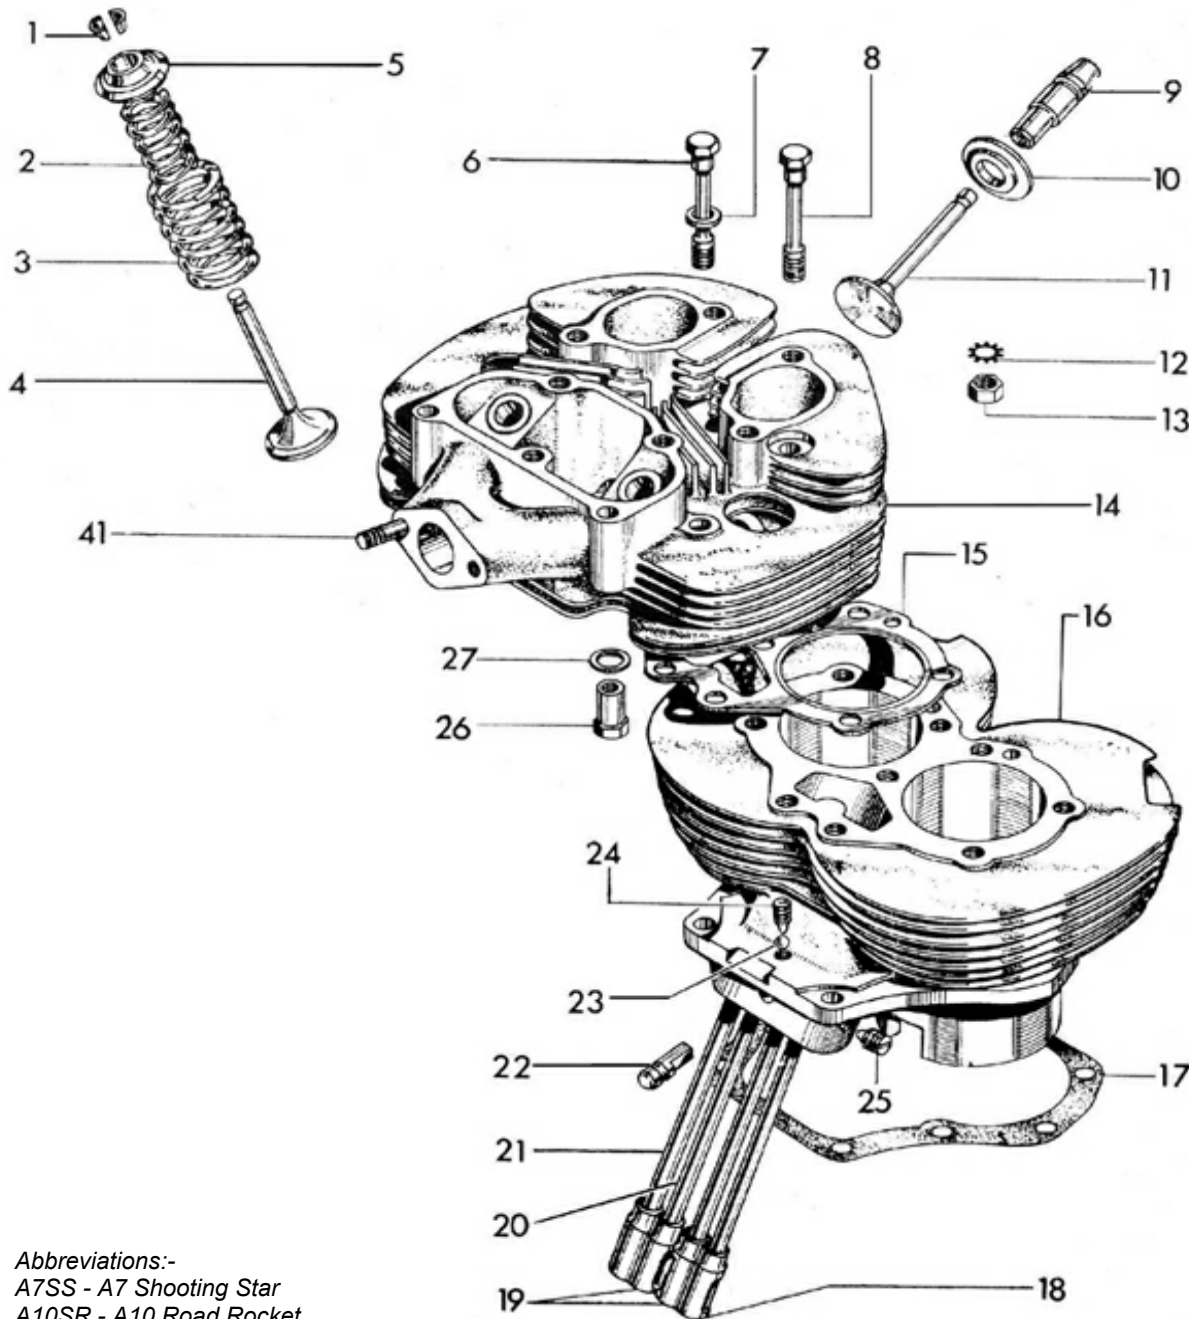

CYLINDER & CYLINDER HEAD

1	Collet - 8 off (A & A7SS, A10).....	29-0410
1	Collet - 8 off (A10SR).....	65-1624
2	Valve spring - inner - 4 off (A7, A7SS, A10).....	67-0440
2	Valve spring - inner 4 off (A10SR).....	67-0883
3	Valve spring - outer - 4 off (A7, A7SS, A10).....	67-0439
3	Valve spring - outer 4 off (A10SR).....	67-0884
4	Inlet valve - 2 off (A7, A7SS).....	67-0740
4	Inlet valve - 2 off (A10).....	67-0742
4	Inlet valve - 2 off (A10SR).....	67-1551
5	Valve collar - 4 off (A7, A7SS, A10).....	67-0034
5	Valve collar - 4 off (A10SR).....	67-0960
6	Bolt - 4 off (A7, A10).....	67-0254
6	Bolt - 4 off (A7SS, A10SR).....	67-1115
7	Washer - 9 off (A Group).....	02-2138
8	Bolt - 2 off (A7SS, A10SR).....	67-1116
9	Valve guide - 4 off (A7, A10).....	67-0031
10	Spring cup - 4 off (A7, A7SS, A10).....	67-0033
10	Spring cup - 4 off (A10SR).....	67-0886
11	Exhaust valve - 2 off (A7, A7SS).....	67-0741
11	Exhaust valve - 2 off (A10).....	67-0743
11	Exhaust valve - 2 off (A10SR).....	67-0967
12	Lockwasher -4 off (A Group).....	36-0382
13	Nut - 4 off (A Group).....	02-0049
14	Cylinder head (A7).....	67-1061
14	Cylinder head (A7SS).....	67-1121
14	Cylinder head (A10).....	42-0180
14	Cylinder head (A10SR).....	67-1548
15	Cylinder head gasket (A7, A7SS).....	67-0382
15	Cylinder head gasket (A10, A10SR).....	67-0255
16	Cylinder (A7, A7SS).....	67-1070
16	Cylinder (A10, A10SR).....	67-1210
17	Cylinder base gasket (A Group).....	67-0256
18	Tappet - inlet - 2 off (A Group).....	67-0332
19	Tappet - exhaust - 2 off (A Group).....	67-0333
20	Push rod - exhaust - 2 off (A7, A7SS).....	67-0398
20	Push rod - exhaust - 2 off (A10, A10SR).....	67-0362
21	Push rod - inlet - 2 off (A7, A7SS).....	67-0396
21	Push rod - inlet - 2 off (A10, A10SR).....	67-0360
22	Peg - tappet retaining (A Group).....	67-0331
23	Ball (A Group).....	01-4676
24	Screw (A7, A7SS).....	67-0276
24	Screw (A10, A10SR).....	67-0949
25	Screw - tappet retaining - 2 off (A Group).....	67-0299
26	Nut - 2 off (A7SS, A10SR).....	67-1118
27	Washer - 4 off (A7SS, A10SR).....	29-7796
41	Stud - 2 off (A7, A10).....	02-0129

Abbreviations:-
A7SS - A7 Shooting Star
A10SR - A10 Road Rocket