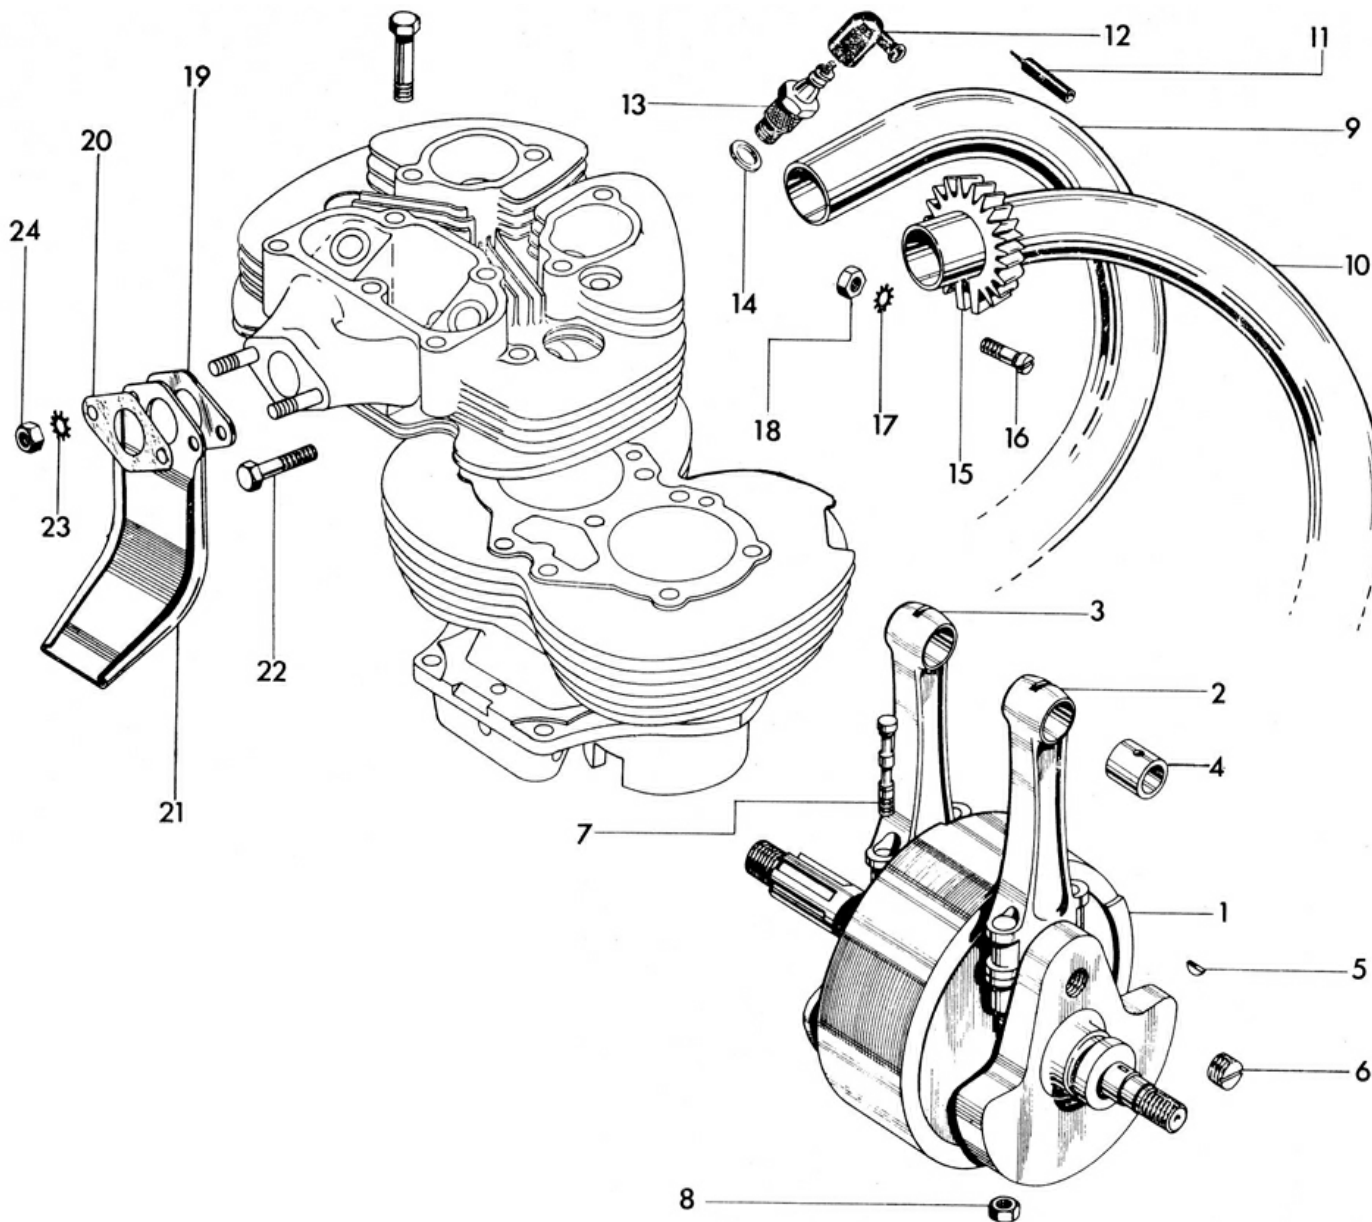

CRANKSHAFT & EXHAUST PIPES

1	Crankshaft complete (A7, A7SS).....	67-0384
2	Connecting rod - right side (A7, A7SS).....	67-1202
3	Connecting rod - left side (A7, A7SS).....	67-1201
4	Small end bush - 2 off (A7, A7SS).....	67-0393
5	Key (A Group).....	40-3150
6	Plug - 2 off (A7, A7SS).....	65-0615
7	Connecting rod bolt - 4 off (A7, A7SS).....	67-1535
7	Connecting rod bolt - 4 off (A10, A10SR).....	67-1536
8	Nut - 4 off (A Group).....	67-1537
9	Exhaust pipe - left side (A7, A7SS).....	42-2955
9	Exhaust pipe - left side (A10, A10SR).....	42-2959
10	Exhaust pipe - right side (A7, A7SS).....	42-2952
10	Exhaust pipe - right side (A10, A10SR).....	42-2957
11	Suppressor - 2 off (A Group).....	65-0214
12	Sparking plug cap - 2 off (A Group).....	65-0213
13	Sparking plug - 2 off (A7, A10).....	76-0034
13	Sparking plug - 2 off (A7SS, A10SR).....	65-0215
14	Sealing washer - 2 off (A Group).....	66-0102
15	Finned collar - 2 off (A Group).....	42-2848
16	Screw - 2 off (A Group).....	21-6187
17	Lockwasher - 2 off (A Group).....	29-0541
18	Nut - 2 off (A Group).....	21-5102
19	Carburettor gasket - 2 off (A7).....	65-1162
19	Carburettor gasket - 2 off (A10SR).....	42-0178
20	Carburettor gasket - 2 off (A7SS, A10).....	65-1232
21	Drip shield (A7, A10).....	67-0120
21	Drip shield (A7SS, A10SR).....	67-0527
22	Bolt - 2 off (A7, A10).....	02-0129
23	Lockwasher - 2 off (A7, A10).....	36-0382
24	Nut - 2 off (A7SS, A10SR).....	02-0049

Abbreviations:-
A7SS - A7 Shooting Star
A10SR - A10 Road Rocket