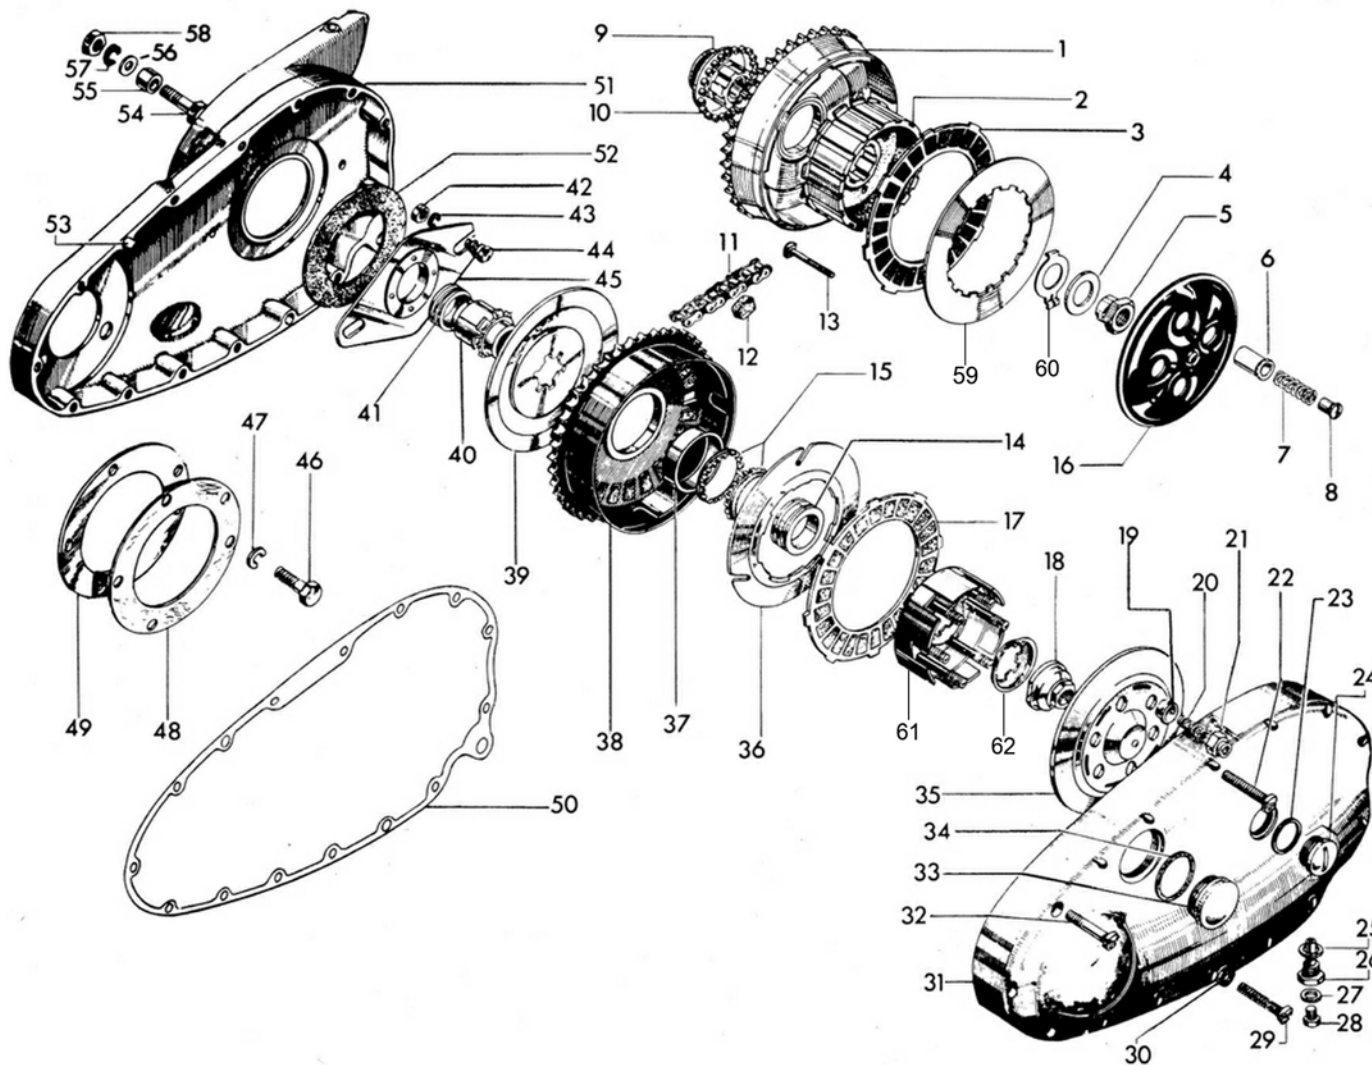

CLUTCH & PRIMARY COVER

1	* Clutch chainwheel (A Group).....	42-3266
2	* Clutch centre (A Group).....	42-3235
3	* Driving plate complete - 5 off (A Group)...	42-3262
4	* Washer (A Group).....	42-3237
5	* Nut (A Group).....	42-3267
6	* Spring cup - 4 off (A Group).....	42-3197
7	* Spring - 4 off (A Group).....	42-3273
8	* Nut - 4 off (A Group).....	42-3199
9	* Clutch sleeve (A Group).....	42-3170
10	* Roller - 20 off (A Group).....	42-3206
11	Chain - solo (A10, A10SR).....	24-8931
11	Chain - solo & s/car (A7, A7SS).....	24-8716
11	Chain - s/car (A10, A10SR).....	24-8716
12	Inserts - 24 off (A Group).....	66-3891
13	* Bolt - 4 off (A Group).....	42-3189
14	Bush (A Group).....	65-3911
15	Retainer - 2 off (A Group).....	65-3910
16	* Pressure plate (A Group).....	42-3173
17	Driving plate complete - 5 off (A Group).....	42-3119
18	Nut (A Group).....	66-3787
19	Spring cup - 6 off (A Group).....	66-3781
20	Spring - 6 off (A Group).....	66-3800
21	Nut - 6 off (A Group).....	42-3249
22	Screw - 7 off (A Group).....	65-3063
23	Sealing washer (A Group).....	40-0239
24	Cap (A Group).....	40-0238
25	Sealing washer (A Group).....	40-3089
26	Drain plug (A Group).....	42-7546
27	Sealing washer (A Group).....	66-7518
28	Bolt (A Group).....	15-0645
29	Screw - 3 off (A Group).....	67-1706
29	Screw - 2 off (A Group).....	67-1711
30	Sealing washer - 2 off (A Group).....	67-1709
31	Primary cover (A Group).....	42-7506
32	Screw - 3 off (A Group).....	42-7517
33	Cap (A Group).....	65-3364
34	Sealing washer (A Group).....	67-0042
35	Pressure plate (A Group).....	42-3056
36	Driven plate - 5 off (A Group).....	29-3832
37	Ball race ring (A Group).....	65-3912
38	Clutch chainwheel (A Group).....	42-3223
39	Clutch plate (A Group).....	65-3872
40	Clutch sleeve (A Group).....	42-3107
41	Collar (A Group).....	65-3833

Abbreviations:-
A7SS - A7 Shooting Star
A10SR - A10 Road Rocket

* Fitted on and after engine no:-
A7: CA7-8623, A7SS: CA7SS-8112.
A10: DA10-13298, A10SR DA10R-2443.