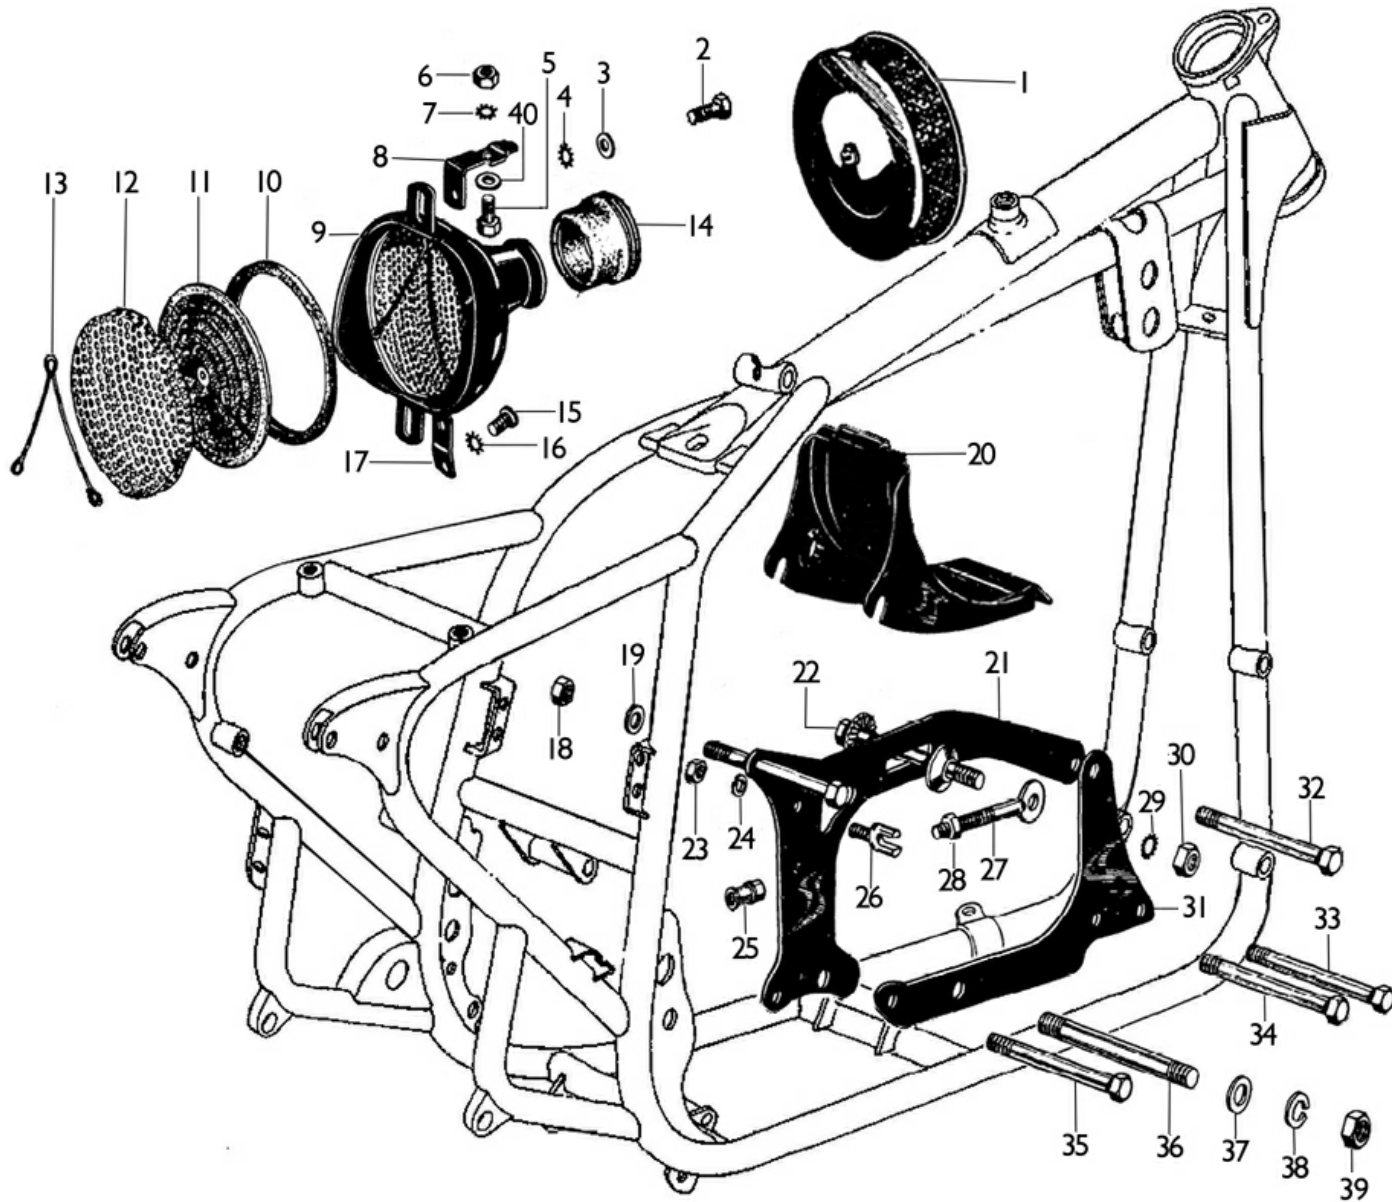

ENGINE PLATES & AIR FILTER

1	Air filter (A7SS).....	65-9271
1	Air filter (A10SR).....	67-9127
2	Screw - 2 off (A7, A10).....	42-4574
3	Washer - 2 off (A7, A10).....	02-1096
4	Lockwasher (A7, A10).....	29-3319
5	Bolt (A10SR)	15-0848
6	Nut (A10SR)	02-0047
7	Lockwasher (A7, A10)	29-3319
8	Bracket - top (A10SR)	42-4635
9	Air filter (A10SR)	42-4632
10	Sealing washer (A7, A10)	42-4593
11	Air filter element (A7, A10).....	42-4591
12	Air filter cover (A7, A10).....	42-4592
13	Retainer (A7, A10).....	42-4594
14	Connector (A7, A10).....	42-4600
14	Rubber sleeve (A10SR).....	42-4630
15	Bolt (A10SR).....	02-0360
16	Lockwasher (A7, A10).....	29-3319
17	Bracket - bottom (A10SR).....	42-4631
18	Nut - 5 off (A Group).....	42-4475
19	Washer - 10 off (A Group).....	02-2138
20	Cover plate (A Group).....	42-4272
21	Plate - top - right side (A Group).....	42-4278
21	Plate - top - left side (A Group).....	42-4279
22	Stud - 2 off (A Group).....	42-4074
23	Nut (A Group).....	02-2395
24	Lockwasher (A Group).....	02-1462
25	Nut (A Group).....	15-5664
26	Stud (A Group).....	27-5705
27	Adjuster (A Group).....	42-4076
28	Nut (A Group).....	02-1616
29	Lockwasher - 2 off (A Group).....	02-1967
30	Nut - 3 off (A Group).....	02-1925
31	Plate - bottom - right side (A Group).....	42-4280
31	Plate - bottom - left side (A Group).....	42-4281
32	Bolt (A Group).....	42-4471
33	Stud - 2 off (A Group).....	42-4474
34	Bolt (A Group).....	42-4473
35	Bolt (A Group).....	42-4472
36	Stud (A Group).....	42-4077
37	Washer - 2 off (A Group).....	02-1945
38	Lockwasher - 2 off (A Group).....	02-1967
39	Nut - 3 off (A Group).....	02-1925
40	Washer (A10SR).....	42-4636

Abbreviations:-
A7SS - A7 Shooting Star
A10SR - A10 Road Rocket