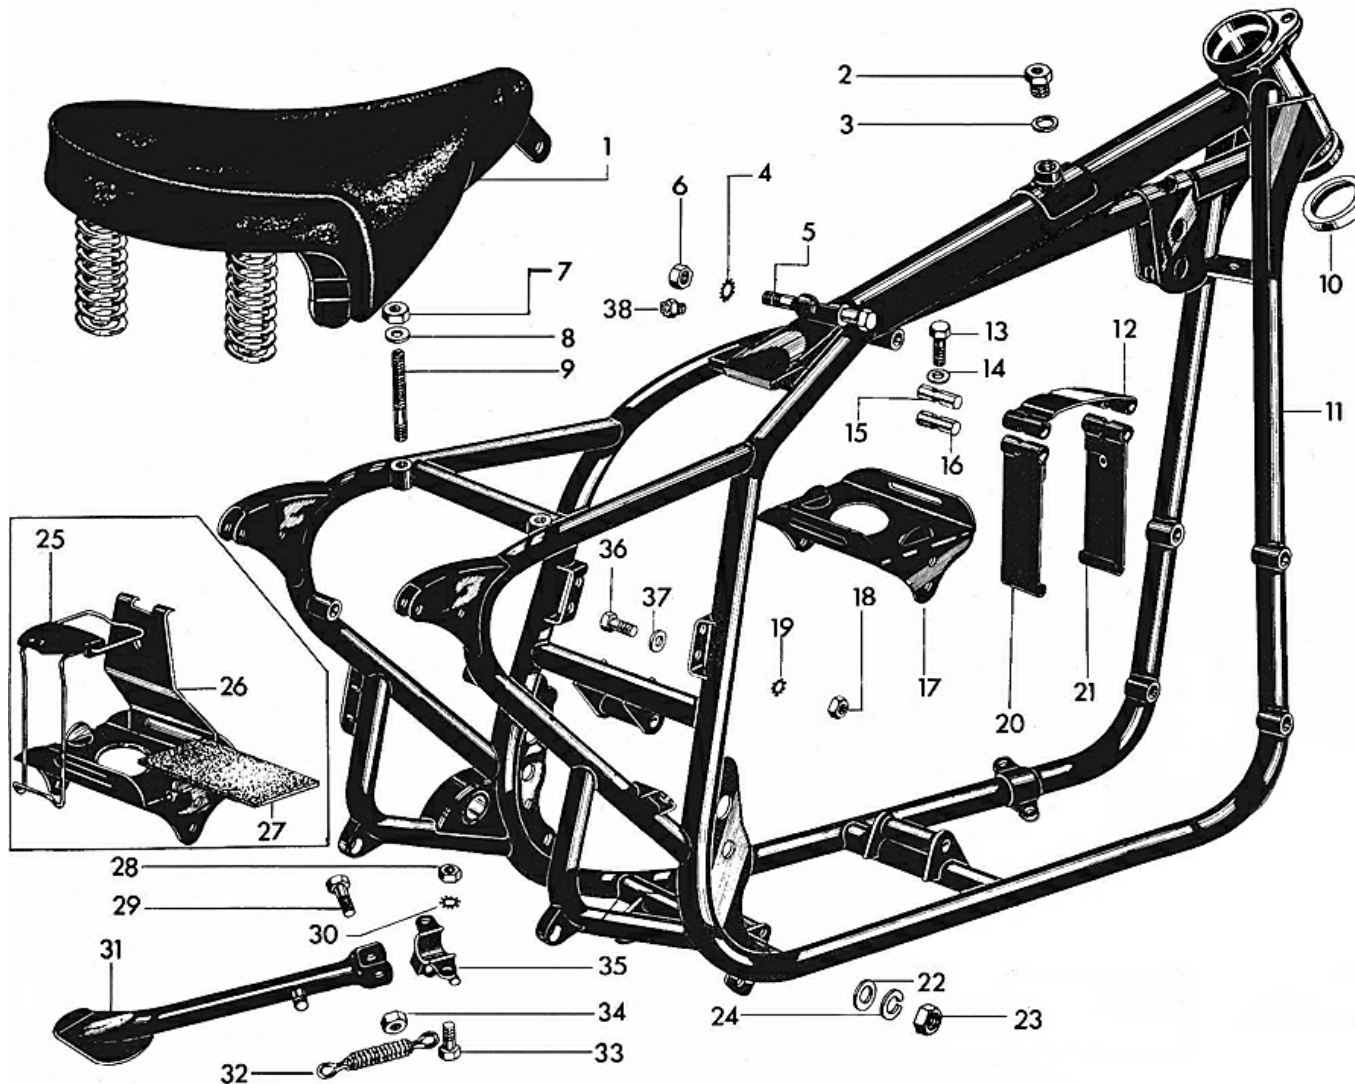

FRAME, PROP STAND & BATTERY HOLDER

1	Saddle (A Group).....	42-9032
2	Socket (A Group).....	42-4078
3	Washer (A Group).....	29-8740
4	Lockwasher (A Group).....	66-4707
5	Bolt (A Group)	67-4030
6	Nut (A Group)	02-0046
7	Nut - 4 off (A Group)	02-0049
8	Washer - 8 off (A Group)	02-0923
9	Stud - 2 off (A Group)	67-4040
10	Bearing cup - 2 off (A Group)	66-4149
11	Frame (A Group).....	42-4211
12	Battery strap (A Group)	42-4502
13	Bolt - 2 off (A Group).....	24-7343
14	Washer - 2 off (A Group).....	02-6537
15	Pivot pin - 2 off (A Group).....	42-4505
16	Pivot pin - tapped - 2 off (A Group).....	42-4506
17	Base plate (A Group).....	42-4515
18	Nut - 2 off (A Group).....	15-6524
19	Lockwasher - 2 off (A Group).....	36-0382
20	Battery strap (A Group).....	42-4503
20	Battery strap - 2 off (A7SS, A10SR).....	42-4503
21	Battery strap - side (A7, A10).....	42-4516
22	Washer - 2 off (A Group).....	02-1945
23	Nut - 2 off (A Group).....	02-1925
24	Lockwasher - 2 off (A Group).....	02-1967
25	* Wire clip (A Group).....	42-4649
26	* Base plate (A7SS, A10SR).....	42-4651
26	* Base plate (A7, A10).....	42-4644
27	* Rubber mat (A Group).....	42-8049
28	Nut - 2 off (A Group).....	42-4797
29	Bolt (A Group).....	42-4793
30	Lockwasher - 2 off (A Group).....	36-0382
31	Prop stand (A Group).....	42-4765
32	Spring (A Group).....	65-4742
33	Bolt - 2 off (A Group).....	42-4767
34	Nut (A Group).....	15-0734
35	Bracket (A Group).....	42-4776
36	Bolt - 4 off (A Group).....	24-6770
37	Washer - 8 off (A Group).....	02-0923
38	Grease nipple (A Group)	28-2080

* Fitted on and after frame no:-
A7: GA7-8855, A7SS: GA7SS-8929.
A10: GA7-8437, A10SR GA7-8618.

Abbreviations:-
A7SS - A7 Shooting Star
A10SR - A10 Road Rocket