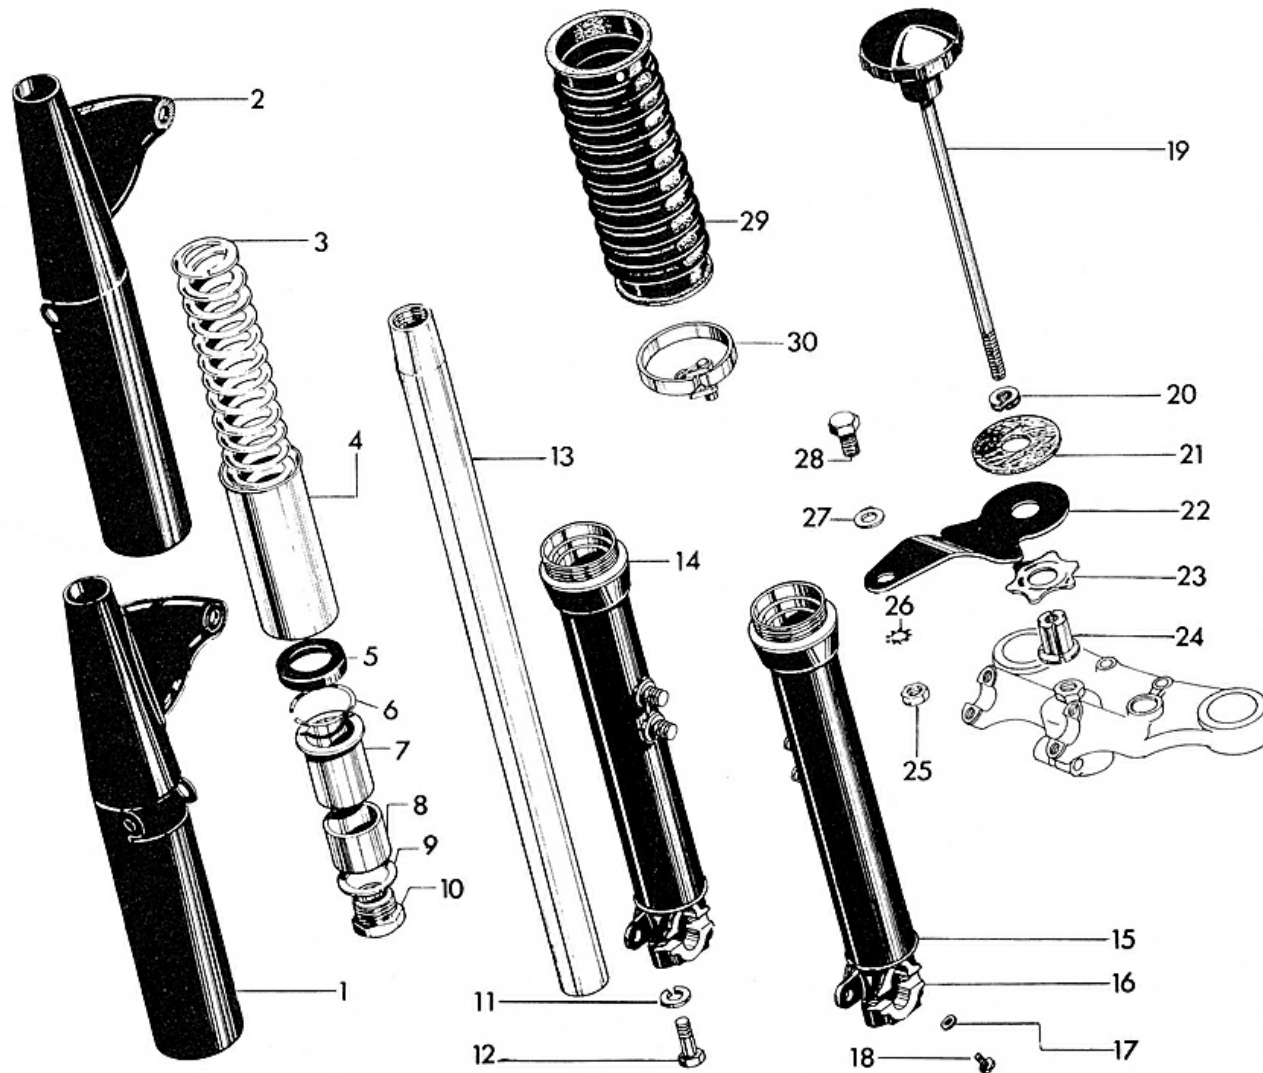

FRONT FORKS (CONT.)

1	Shroud - left side (A10SR).....	67-5042
2	Shroud - right side (A10SR).....	67-5044
3	Fork spring - 2 off (A Group - solo).....	89-5036
3	Fork spring - 2 off (A Group - s/car).....	42-5145
4	Oil seal housing - 2 off (A Group).....	29-5310/3
5	Oil seal - 2 off (A Group).....	29-5313
6	Circlip - 2 off (A Group).....	29-5320
7	Top bush - 2 off (A Group).....	65-5424
8	Bottom bush - 2 off (A Group).....	29-5347
9	Washer - 2 off (A Group).....	29-5338
10	Plug - 2 off (A Group).....	29-5283
11	Spring washer - 4 off (A Group).....	35-0033
12	Bolt - 4 off (A Group).....	42-5084
13	Fork inner tube shaft - 2 off (A Group).....	89-5061
14	Lower fork leg - left side (A Group).....	42-5141
15	Lower fork leg - right side (A Group).....	42-5142
16	Split cap clamps - 2 off (A Group).....	42-5089
17	Sealing washer - 2 off (A Group).....	02-0292
18	Drain plug - 2 off (A Group).....	02-1309
19	Steering damper adjuster (A Group).....	67-5021
20	Spring washer (A Group).....	24-6035
21	Friction washer (A Group).....	65-5380
22	Anchor plate (A Group).....	42-5014
23	Star washer (A Group).....	25-5247
24	Screwed collar bottom bush (A Group).....	65-5328
25	Nut (A Group).....	02-0049
26	Lockwasher (A Group).....	36-0382
27	Washer (A Group).....	02-0923
28	Bolt (A Group).....	28-2338
29	* Fork gaiter - 2 off (A10SR).....	42-5320
30	* Clip - 2 off (A10SR).....	42-5323

* American type

Abbreviations:-
A7SS - A7 Shooting Star
A10SR - A10 Road Rocket