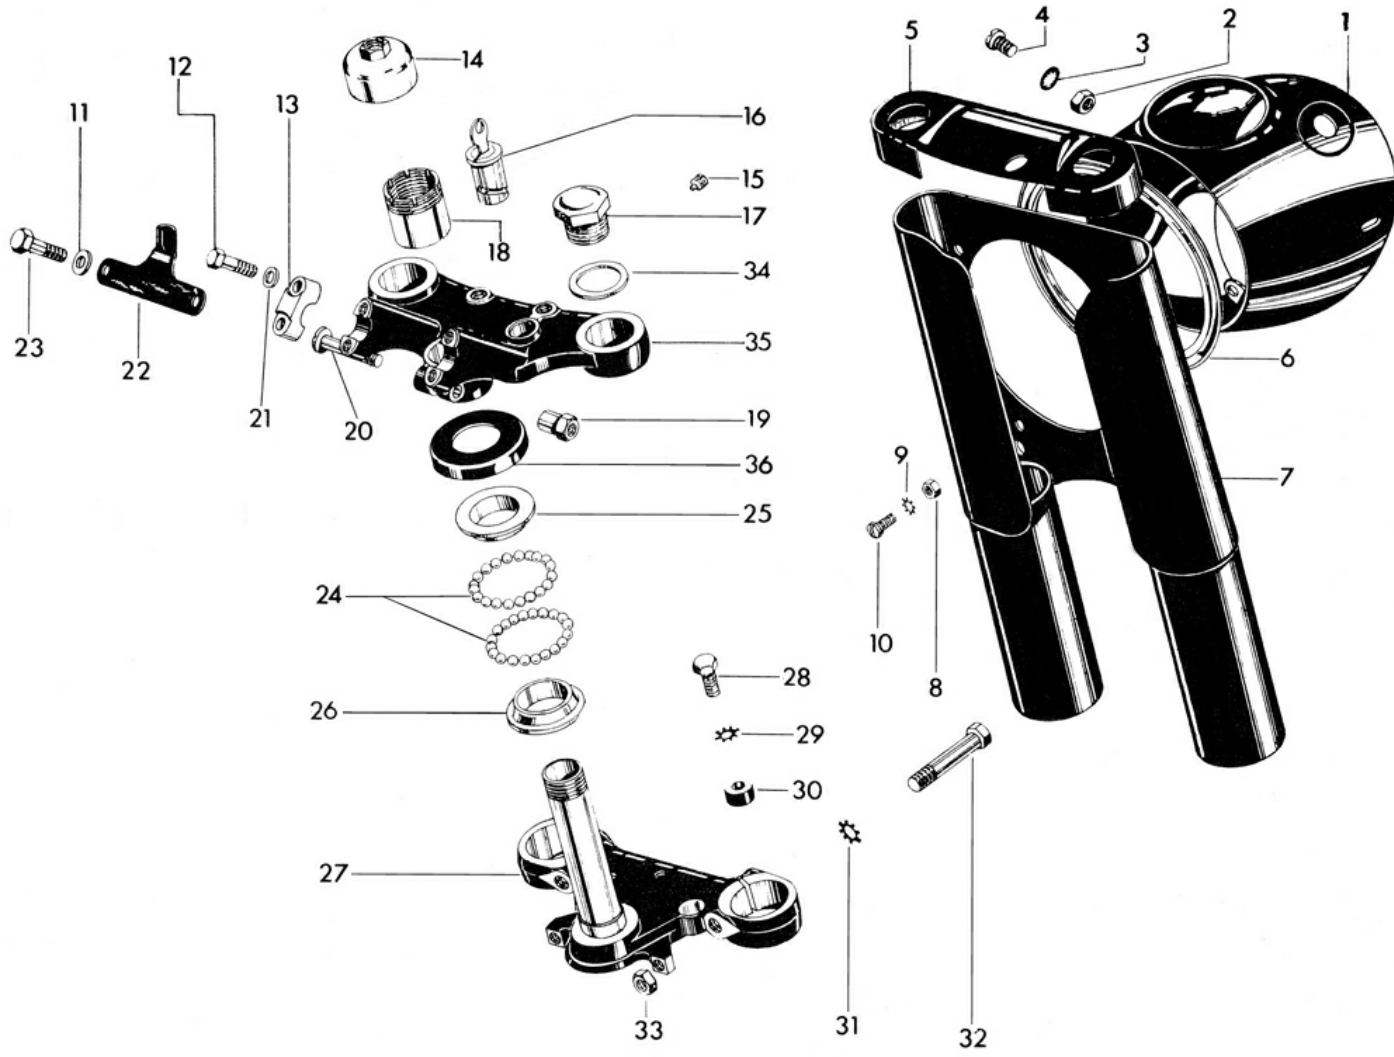

FRONT FORKS

1	Cowl (A Group).....	42-5094
2	Nut - 2 off (A7, A7SS, A10).....	21-5164
3	Lockwasher - 2 off (A Group).....	42-5099
4	Screw - 2 off (A7, A7SS, A10).....	21-5371
5	Top cover A Group)	42-5093
6	Support ring (A Group)	42-5102
7	Cover (A Group)	42-5090
8	Nut - 4 off (A7, A7SS, A10)	02-0047
9	Lockwasher - 4 off (A7, A7SS, A10)	29-3319
10	Screw - 4 off (A Group)	02-0360
11	Washer - 2 off (A10SR).....	02-0370
12	Bolt - 4 off (A7, A7SS, A10)	65-5334
13	Split clamp - 2 off (A Group).....	65-5333
14	Top nut - 2 off (A Group).....	67-5024
15	Grub screw (A Group).....	65-5446
16	Steering lock & key (A Group).....	65-5445
17	Top fork nuts - 2 off (A Group).....	65-5331
18	Adjuster (A Group).....	67-5023
19	Nut (A Group).....	64-6016
20	Pinch bolt (A Group).....	27-5135
21	Washer - 4 off (A Group).....	15-5155
22	Steering damper clamp (A10SR).....	65-5426
23	Bolt - 2 off (A10SR).....	02-6026
24	Ball bearing - steering head race - 40 off (A Group).....	01-4675
25	Steering head cone - top (A Group).....	65-5126
26	Steering head cone - bottom (A Group).....	65-5127
27	* Bottom yoke (A Group).....	42-5086
28	Bolt - 2 off (A Group).....	02-0014
29	Lockwasher - 2 off (A Group).....	29-0541
30	Distance piece collar - 2 off (A Group).....	66-8347
31	Lockwasher - 2 off (A Group).....	36-0382
32	Pinch bolt - 2 off (A Group).....	29-5289
33	Nut - 2 off (A Group).....	42-5110
34	Washer - 2 off (A Group).....	65-5332
35	Top yoke (A7, A7SS, A10).....	42-5035
36	Dust cover cap (A Group).....	66-5204

* Horn mounting

Abbreviations:-
A7SS - A7 Shooting Star
A10SR - A10 Road Rocket