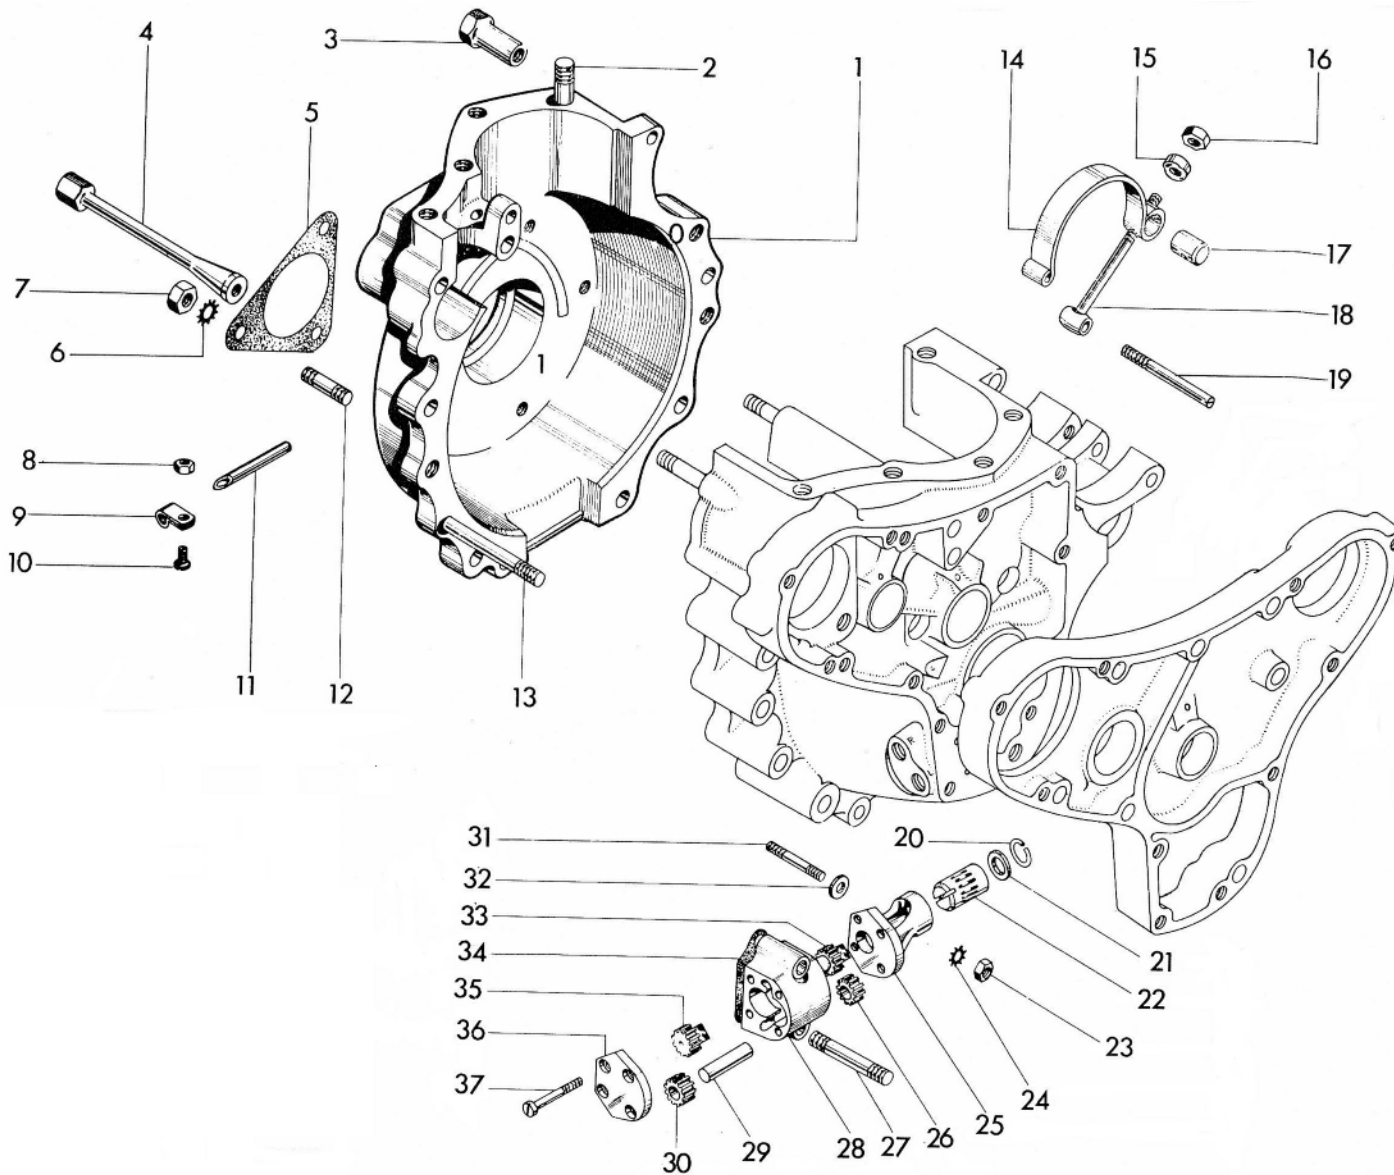

CRANKCASE & OIL PUMP

1	** Crankcase - left (A7, A7SS).....	67-1085
1	** Crankcase - left (A10, A10SR).....	67-1079
1	Stud - 9 off (A7, A7SS).....	67-0074
2	Stud - 9 off (A10, A10SR).....	67-1214
3	Nut - top (A Group).....	67-1292
4	Nut - long (A Group).....	67-1259
5	Magneto joint gasket (A Group).....	67-1258
6	Lockwasher - 3 off (A Group).....	36-0382
7	Nut - 2 off (A Group).....	24-5160
8	Nut (A Group).....	02-0047
9	Clip - breather pipe (A Group).....	67-0923
10	Screw (A Group).....	01-4606
11	Breather pipe (A Group).....	67-0922
12	Stud - 3 off (A Group).....	67-1245
13	Stud - 4 off (A Group).....	67-0352
14	Dynamo clamp (A Group).....	67-1876
15	Shaped washer (A Group).....	29-4662
16	Nut (A Group).....	02-0833
17	Plug (A Group).....	65-2352
18	Bolt - clamp (A Group).....	29-2203
19	Clamp retaining stud - 2 off (A Group).....	67-0353
20	Circlip (A Group).....	67-1390
20	Circlip (A10SR).....	42-0158
21	Washer (A Group).....	02-3526
21	Washer (A10SR).....	42-0157
22	Pump spindle (A7, A7SS, A10).....	67-1389
22	Pump spindle (A10SR).....	42-0156
23	Nut - 3 off (A Group).....	02-0051
24	* Lockwasher - 3 off (see note below).....	40-0414
24	Lockwasher - 3 off (A Group).....	29-0541
25	Spindle housing (A Group).....	67-1388
26	Feed gear (A Group).....	67-1404
27	Stud - long - 2 off (A Group).....	67-1395
28	Oil pump body (A Group).....	67-1382
29	Spindle (A Group).....	67-1387
30	Scavenge gear - driven (A Group).....	67-1406
31	Stud - short (A Group).....	67-1396
32	Washer (A Group).....	67-1394
33	Feed gear - driver (A Group).....	67-1403
34	Oil pump gasket (A Group).....	67-1393
35	Scavenge gear - driver (A Group).....	67-1405
36	Bottom cover (A Group).....	67-1391
37	Oil pump screws - 4 off (A Group).....	67-1392

Abbreviations:-
A7SS - A7 Shooting Star
A10SR - A10 Road Rocket

* Oil pump Fixing Nut fitted on and after engine no:-
A7 - 8751, A7SS - 8114, A10 - 13388

** Supplied only as crankcase complete A7, A7SS 67-1089,
A10, A10SR 67-1077